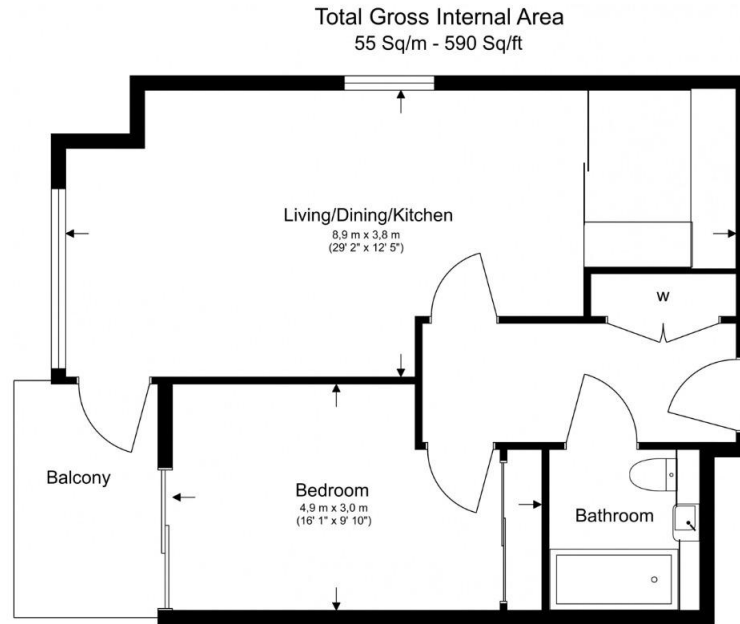

Royal Mint Street, Tower Hill, E1

£650 per week, £2,817 per month + fees

www.benhams.com

Score	Energy rating	Current	Potential
92+	A		
81-91	B	83 B	83 B
69-80	C		
55-68	D		
39-54	E		
21-38	F		
1-20	G		

London branches open six days a week Mon - Sat

Canary Wharf | City | Colindale | Dartmouth Park | Ealing | Fulham
Hammersmith | Hampstead | Highgate | Hyde Park | Kensington | Kew
Knightsbridge | Nine Elms | Shoreditch | Southall | Surrey Quays
Wapping | Wembley | White City | Woolwich

International offices

China | Hong Kong SAR | India | Indonesia | Qatar | Malaysia | Middle East |
Singapore | South Africa | Thailand | Turkey