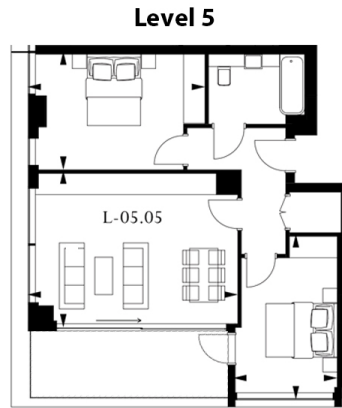

Lavender Place, Royal Mint Street, E1

£795 per week, £3,445 per month + fees

www.benhams.com

APARTMENT L-05.05	
2 BEDROOM	
Living/Dining	5.8m x 4.4m / 19'0" x 14'4"
Master Bedroom	4.9m x 3.2m / 16'1" x 10'5"
Bedroom 2	2.9m x 4.5m / 9'5" x 14'8"
Total area	66 sq m / 711 sq ft
Balcony	10 sq m / 111 sq ft