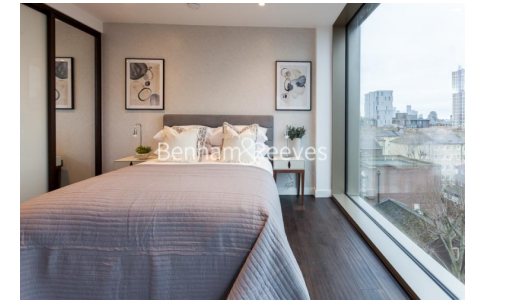

Benham & Reeves

Lavender Place, Royal Mint Street, E1

£795 per week, £3,445 per month + fees

🛏️ 2 Bedrooms 🚿 1 Bathroom 🛋️ Furnished

Luxury apartment within outstanding Resident facilities situated within a highly sought after prestigious development located within a short walk into The City and moments from Tower Hill (Underground), Tower Gateway (DLR) & Fenchurch Street (mainline railway) stations. EPC-B

Please [click here](#) for full detail

Property features

Luxury 2 Bedroom Apartment | Open Plan Reception With Balcony | Fitted Kitchen With Integrated Siemens Appliances | 2 Well Equipped Double Bedrooms | Bespoke Family Size Bathroom | EPC-B | Wood Floors, LED Mood Lighting, Underfloor Heating & Comfort | 24hr Concierge, Residents Lounge, Pool, Jacuzzi, Gym, Cinema | Communal Roof & Lower Terraces & Recreation Room | Nearby Tower Hill Underground & Tower Gateway DLR Stations

Benham & Reeves

Lavender Place, Royal Mint Street, E1

£795 per week, £3,445 per month + fees

www.benhams.com

APARTMENT L-05.05	
2 BEDROOM	
Living/Dining	5.8m x 4.4m / 19'0" x 14'4"
Master Bedroom	4.9m x 3.2m / 16'1" x 10'5"
Bedroom 2	2.9m x 4.5m / 9'5" x 14'8"
Total area	66 sq m / 711 sq ft
Balcony	10 sq m / 111 sq ft