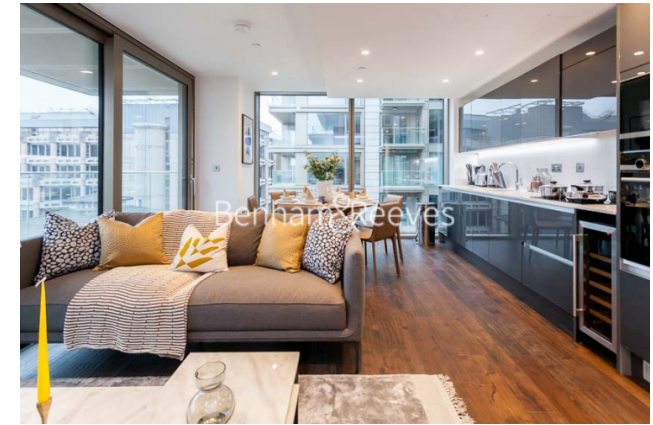

Please [click here](#) for full detail

Property features

Luxury 2 Bedroom Apartment | Open Plan Reception With Balcony | Fitted Kitchen With Integrated Siemens Appliances | 2 Well Equipped Double Bedrooms | Bespoke Family Size Bathroom | EPC-B | Wood Floors, LED Mood Lighting, Underfloor Heating & Comfort | 24hr Concierge, Residents Lounge, Pool, Jacuzzi, Gym, Cinema | Communal Roof & Lower Terraces & Recreation Room | Nearby Tower Hill Underground & Tower Gateway DLR Stations

Benham & Reeves

Lavender Place, Royal Mint Street, E1

£795 per week, £3,445 per month + fees

www.benhams.com

APARTMENT L-05.05	
2 BEDROOM	
Living/Dining	5.8m x 4.4m / 19'0" x 14'4"
Master Bedroom	4.9m x 3.2m / 16'1" x 10'5"
Bedroom 2	2.9m x 4.5m / 9'5" x 14'8"
Total area	66 sq m / 711 sq ft
Balcony	10 sq m / 111 sq ft