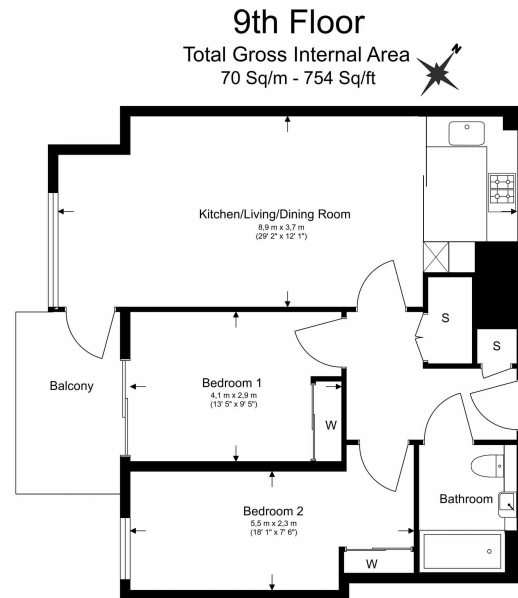

Royal Mint Street, Tower Hill, E1

£830 per week, £3,597 per month + fees

www.benhams.com

Benham & Reeves

Score	Energy rating	Current	Potential
92+	A		
81-91	B	86 B	86 B
69-80	C		
55-68	D		
39-54	E		
21-38	F		
1-20	G		

London branches open six days a week Mon - Sat

Canary Wharf | City | Colindale | Dartmouth Park | Ealing | Fulham
Hammersmith | Hampstead | Highgate | Hyde Park | Kensington | Kew
Knightsbridge | Nine Elms | Shoreditch | Southall | Surrey Quays
Wapping | Wembley | White City | Woolwich

International offices

China | Hong Kong SAR | India | Indonesia | Qatar | Malaysia | Middle East |
Singapore | South Africa | Thailand | Turkey

Benham & Reeves