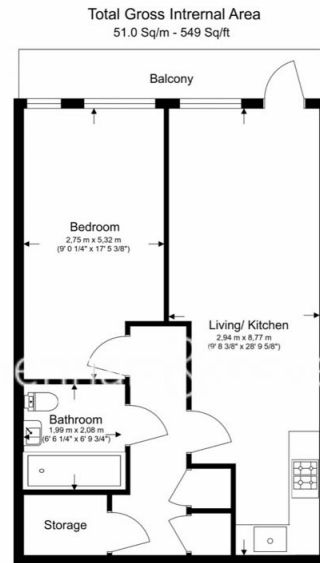

Shipbuilding Way, Upton Gardens, E13

£427 per week, £1,850 per month + fees

www.benhams.com