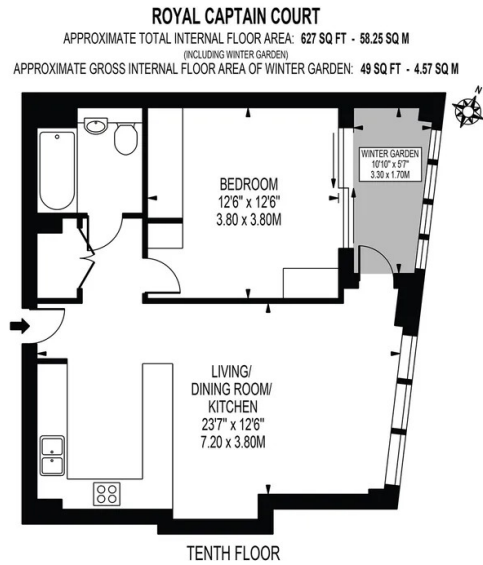

Arniston Way, Tower Hamlets, E14

£588 per week, £2,550 per month + fees

www.benhams.com

Score	Energy rating	Current	Potential
92+	A		
81-91	B	90 B	90 B
69-80	C		
55-68	D		
39-54	E		
21-38	F		
1-20	G		

London branches open six days a week Mon - Sat

Canary Wharf | City | Colindale | Dartmouth Park | Ealing | Fulham
Hammersmith | Hampstead | Highgate | Hyde Park | Kensington | Kew
Knightsbridge | Nine Elms | Shoreditch | Southall | Surrey Quays
Wapping | Wembley | White City | Woolwich

International offices

China | Hong Kong SAR | India | Indonesia | Qatar | Malaysia | Middle East |
Singapore | South Africa | Thailand | Turkey