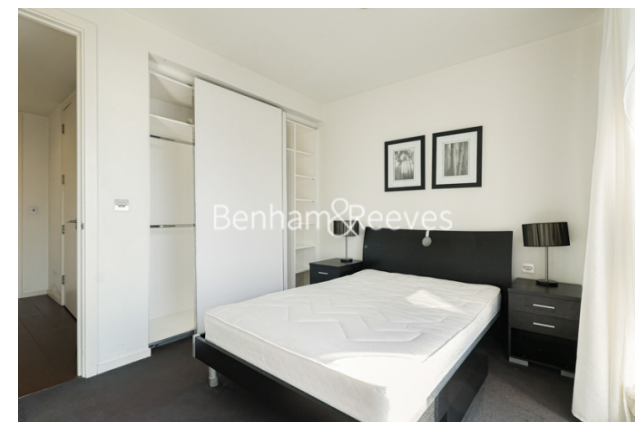

1 Bedroom   1 Bathroom   Furnished

A modern and sophisticated apartment with direct Dock views situated in a vibrant development. Conveniently situated with access to local amenities. This excellent location is close to Canary Wharf Tube station and Cross harbour DLR station

Please [click here](#) for full detail

Property features

One Bedroom | Brightly Lit Reception with Dock Views | One Bathroom | Furnished | Open Plan Kitchen | EPC-C | Lift | Residents Gym | Near South Quay DLR & Canary Wharf station

For more information about this property,
please call our Canary Wharf branch on

020 8036 3200

Redress & Client Money Protection :

Benham and Reeves are members of The Property Ombudsman redress scheme and have Client Money protection with ARLA Propertymark. You can find more information on our website at <https://www.benhams.com/membership/>

Benham & Reeves