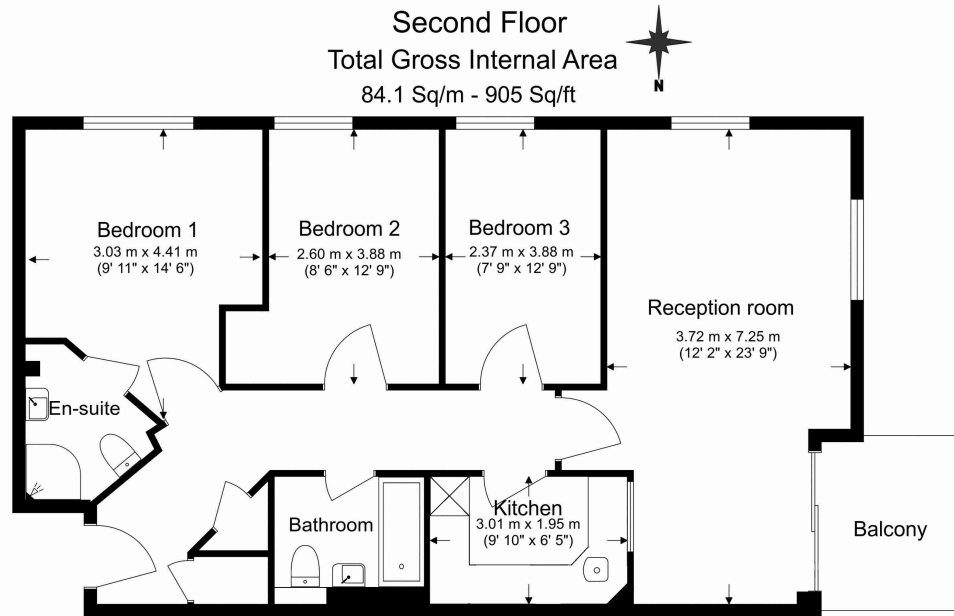

Baltimore Wharf, Oakland Quay, E14

£542 per week, £2,350 per month + fees

www.benhams.com

Energy Efficiency Rating		
	Current	Potential
Very energy efficient - lower running costs		
(92-100) A		
(81-91) B	84	85
(69-80) C		
(55-68) D		
(39-54) E		
(21-38) F		
(1-20) G		
Not energy efficient - higher running costs		
England & Wales	EU Directive 2002/91/EC	

Benham & Reeves

London branches open six days a week Mon - Sat

Canary Wharf | City | Colindale | Dartmouth Park | Ealing | Fulham
Hammersmith | Hampstead | Highgate | Hyde Park | Kensington | Kew
Knightsbridge | Nine Elms | Shoreditch | Southall | Surrey Quays
Wapping | Wembley | White City | Woolwich