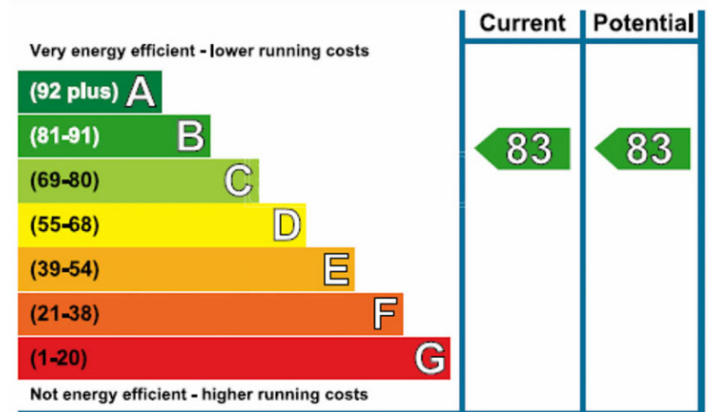

Benham & Reeves

Botanic Square, London City Island, E14

£508 per week, £2,200 per month + fees

www.benhams.com

TOTAL APPROX. FLOOR AREA 510 SQ.FT. (47.4 SQ.M.)

Whilst every attempt has been made to ensure the accuracy of the floor plan contained here, measurements of doors, windows, rooms and any other items are approximate and no responsibility is taken for any error, omission, or mis-statement. This plan is for illustrative purposes only and should be used as such by any prospective purchaser. The services, systems and appliances shown have not been tested and no guarantee as to their operability or efficiency can be given
Made with Metropix ©2018

Energy Efficiency Rating

London branches open six days a week Mon - Sat

Canary Wharf | City | Colindale | Dartmouth Park | Ealing | Fulham
Hammersmith | Hampstead | Highgate | Hyde Park | Kensington | Kew
Knightsbridge | Nine Elms | Shoreditch | Southall | Surrey Quays
Wapping | Wembley | White City | Woolwich