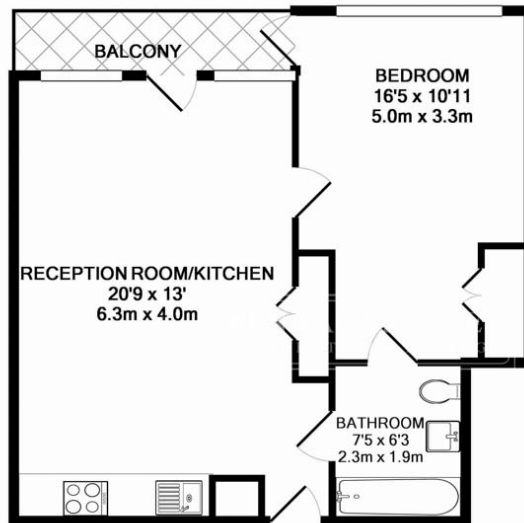

Please [click here](#) for full detail

Property features

One double bedroom | Family sized bathroom | Open planned living space | Fully fitted kitchen | 24-hour concierge | EPC-C | Residents gym | Residents outdoor heated swimming pool | Nearby Canning town station

Benham & Reeves

Botanic Square, London City Island, E14

£508 per week, £2,200 per month + fees

www.benhams.com

TOTAL APPROX. FLOOR AREA 510 SQ.FT. (47.4 SQ.M.)

Whilst every attempt has been made to ensure the accuracy of the floor plan contained here, measurements of doors, windows, rooms and any other items are approximate and no responsibility is taken for any error, omission, or mis-statement. This plan is for illustrative purposes only and should be used as such by any prospective purchaser. The services, systems and appliances shown have not been tested and no guarantee as to their operability or efficiency can be given
Made with Metropix ©2018