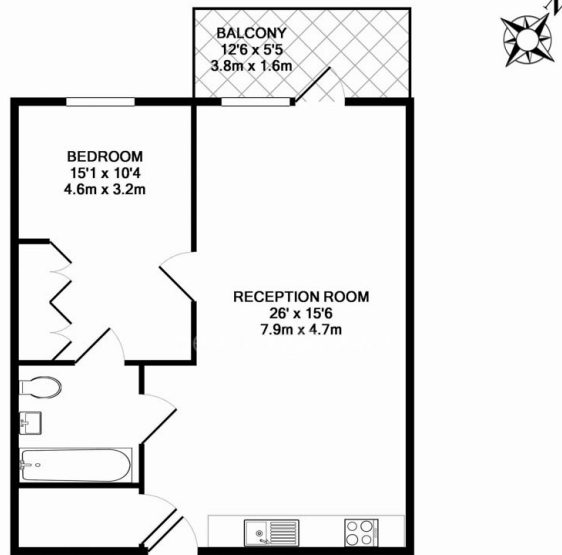

Grantham House, Canning Town, E14

£519 per week, £2,250 per month + fees

www.benhams.com

TOTAL APPROX. FLOOR AREA 594 SQ.FT. (55.2 SQ.M.)