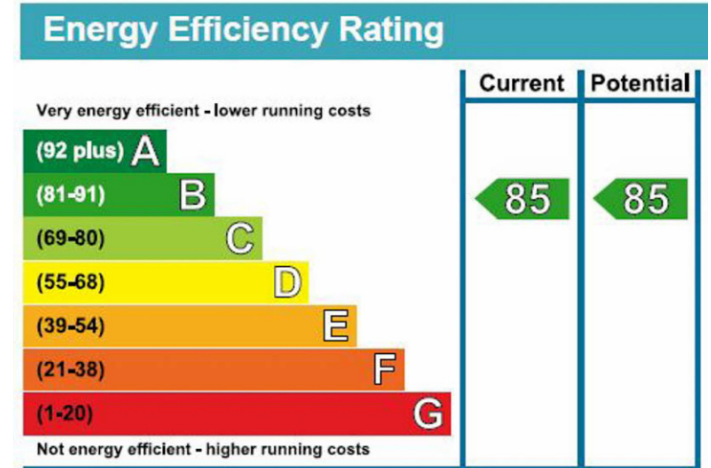

London branches open six days a week Mon - Sat

Canary Wharf | City | Colindale | Dartmouth Park | Ealing | Fulham
Hammersmith | Hampstead | Highgate | Hyde Park | Kensington | Kew
Knightsbridge | Nine Elms | Shoreditch | Southall | Surrey Quays
Wapping | Wembley | White City | Woolwich

International offices

China | Hong Kong SAR | India | Indonesia | Qatar | Malaysia | Middle East |
Singapore | South Africa | Thailand | Turkey

Benham & Reeves