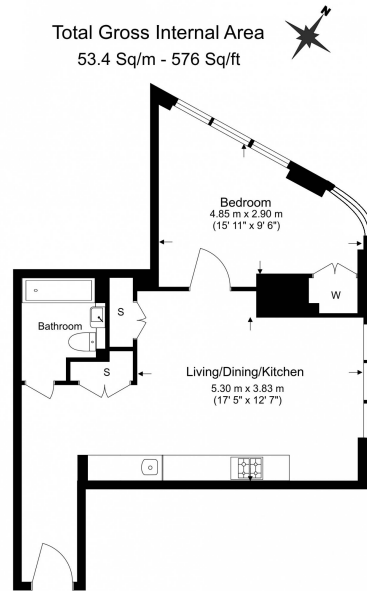

Marsh Wall, Canary Wharf, E14

£600 per week, £2,600 per month + fees

www.benhams.com

Benham & Reeves

Score	Energy rating	Current	Potential
92+	A		
81-91	B	84 B	84 B
69-80	C		
55-68	D		
39-54	E		
21-38	F		
1-20	G		

London branches open six days a week Mon - Sat

Canary Wharf | City | Colindale | Dartmouth Park | Ealing | Fulham
Hammersmith | Hampstead | Highgate | Hyde Park | Kensington | Kew
Knightsbridge | Nine Elms | Shoreditch | Southall | Surrey Quays
Wapping | Wembley | White City | Woolwich

International offices

China | Hong Kong SAR | India | Indonesia | Qatar | Malaysia | Middle East |
Singapore | South Africa | Thailand | Turkey

Benham & Reeves