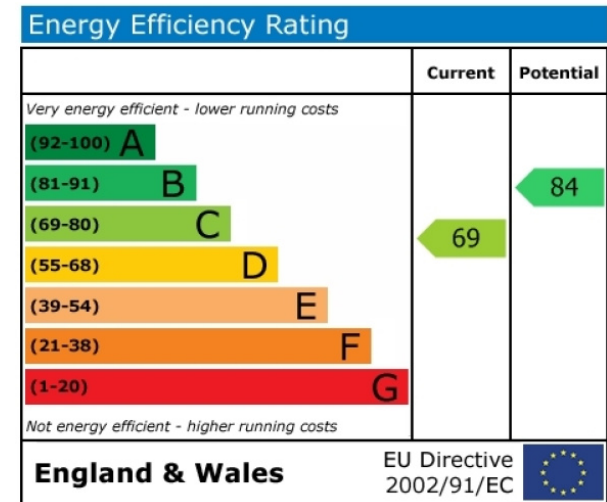

Hutchings Street, Canary Wharf, E14

£588 per week, £2,550 per month + fees

www.benhams.com

London branches open six days a week Mon - Sat

Canary Wharf | City | Colindale | Dartmouth Park | Ealing | Fulham
Hammersmith | Hampstead | Highgate | Hyde Park | Kensington | Kew
Knightsbridge | Nine Elms | Shoreditch | Southall | Surrey Quays
Wapping | Wembley | White City | Woolwich

International offices

China | Hong Kong SAR | India | Indonesia | Qatar | Malaysia | Middle East |
Singapore | South Africa | Thailand | Turkey

Benham & Reeves