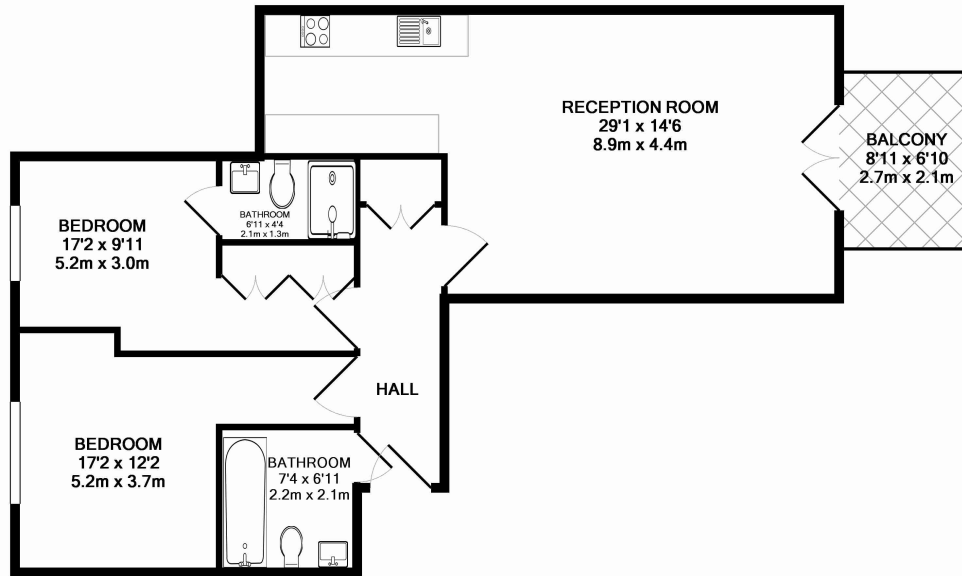

Hutchings Street, Canary Wharf, E14

£588 per week, £2,550 per month + fees

www.benhams.com

NAXOS BUILDING, 4 HUTCHING STREET, E14
TOTAL APPROX. FLOOR AREA 786 SQ.FT. (73.0 SQ.M.)