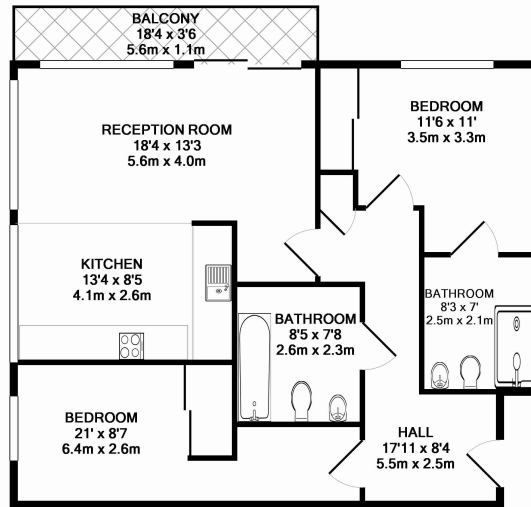

Please [click here](#) for full detail

Property features

2 Double Bedroom | Luxury Bathroom | Open plan reception | Fully Fitted Modern Kitchen | Furnished | EPC-B | 24 Hours Concierge, Secured and Gated | Under floor heater and air conditioning | Nearby Canary wharf station

Benham & Reeves

Landmark West Tower, Marsh Wall, E14

£808 per week, £3,500 per month + fees

www.benhams.com

LTW.E14 - 21TH FLOOR
TOTAL APPROX. FLOOR AREA 825 SQ.FT. (76.6 SQ.M.)

Whilst every attempt has been made to ensure the accuracy of the floor plan contained here, measurements of doors, windows, rooms and any other items are approximate and no responsibility is taken for any error, omission, or mis-statement. This plan is for illustrative purposes only and should be used as such by any prospective purchaser. The services, systems and appliances shown have not been tested and no guarantee as to their operability or efficiency can be given.