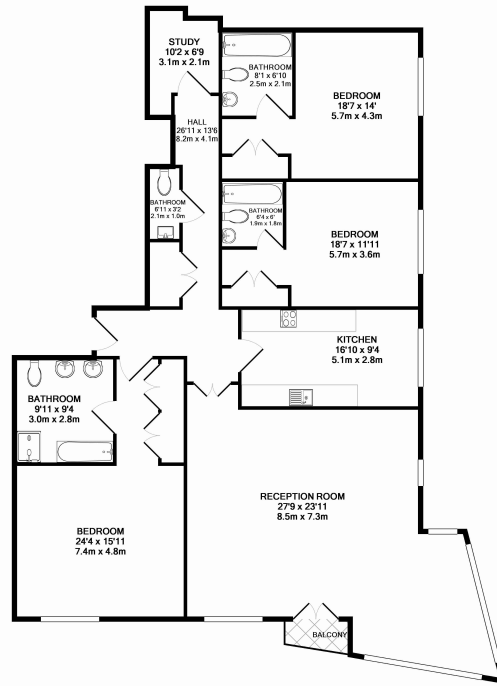

Berkeley Tower, Westferry Circus, E14

£1,108 per week, £4,800 per month + fees

www.benhams.com