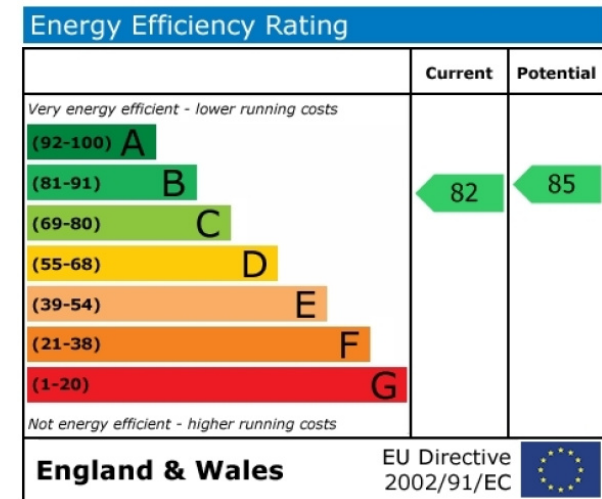

Berkeley Tower, Westferry Circus, E14

£1,108 per week, £4,800 per month + fees

www.benhams.com