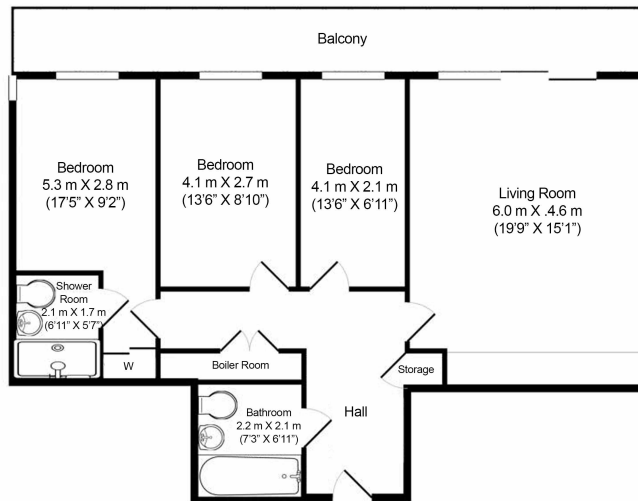

Yabsley Street, Canary Wharf, E14

£831 per week, £3,600 per month + fees

www.benhams.com

Total Gross Internal Area
81.6 Sq/m - 879 Sq/ft

Benham & Reeves

Score	Energy rating	Current	Potential
92+	A		
81-91	B		
69-80	C		
55-68	D	66 D	66 D
39-54	E		
21-38	F		
1-20	G		

London branches open six days a week Mon - Sat

Canary Wharf | City | Colindale | Dartmouth Park | Ealing | Fulham
Hammersmith | Hampstead | Highgate | Hyde Park | Kensington | Kew
Knightsbridge | Nine Elms | Shoreditch | Southall | Surrey Quays
Wapping | Wembley | White City | Woolwich

International offices

China | Hong Kong SAR | India | Indonesia | Qatar | Malaysia | Middle East |
Singapore | South Africa | Thailand | Turkey

Benham & Reeves