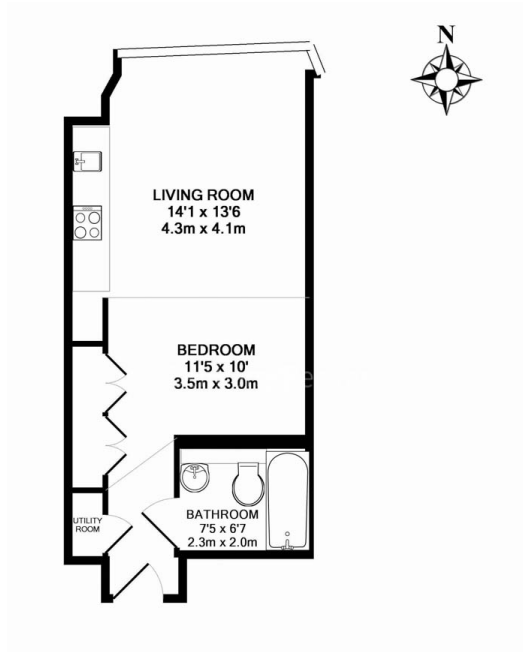

Charring Tower, Biscayne Avenue, E14

£444 per week, £1,925 per month + fees

www.benhams.com

TOTAL APPROX. FLOOR AREA 381 SQ.FT. (35.4 SQ.M.)