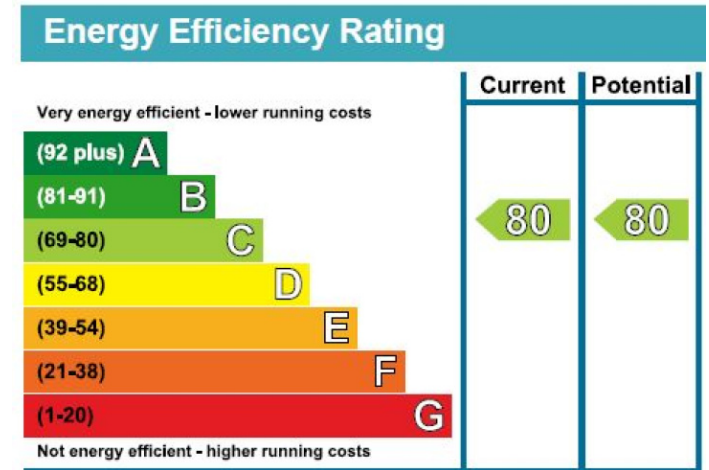

London branches open six days a week Mon - Sat

Canary Wharf | City | Colindale | Dartmouth Park | Ealing | Fulham
Hammersmith | Hampstead | Highgate | Hyde Park | Kensington | Kew
Knightsbridge | Nine Elms | Shoreditch | Southall | Surrey Quays
Wapping | Wembley | White City | Woolwich

International offices

China | Hong Kong SAR | India | Indonesia | Qatar | Malaysia | Middle East |
Singapore | South Africa | Thailand | Turkey