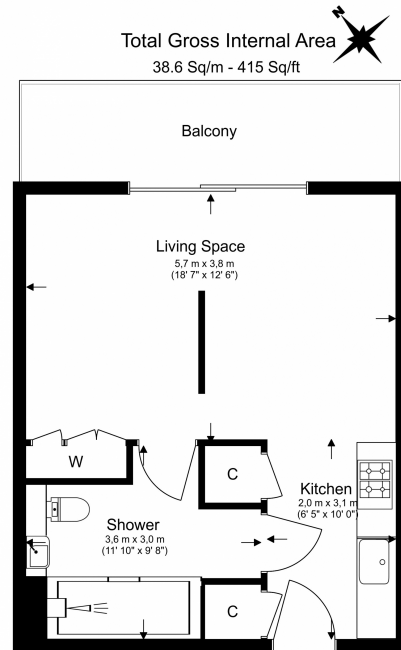

Wards Place, Canary Wharf, E14

£416 per week, £1,803 per month + fees

www.benhams.com