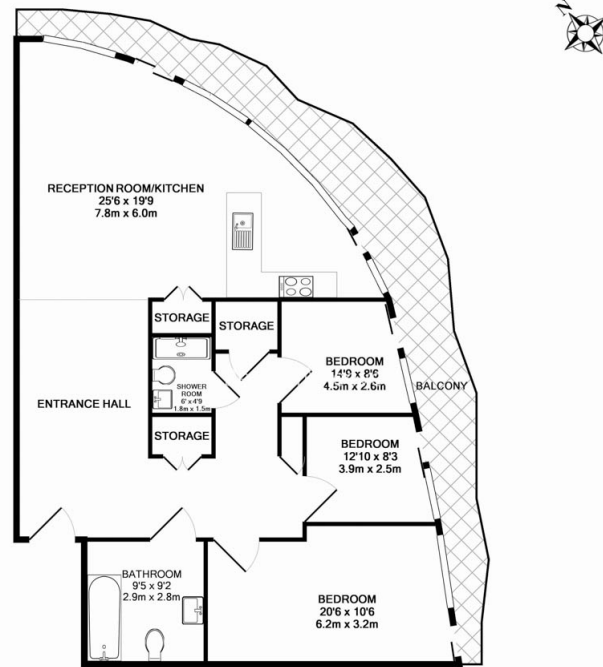

Hoola Apartments, Royal Victoria, E16

£762 per week, £3,300 per month + fees

www.benhams.com