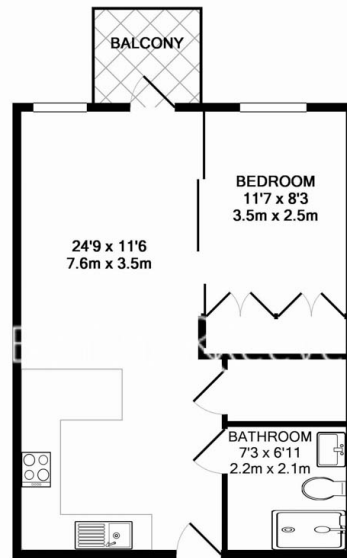

Vaughan Way, Wapping, E1W

£650 per week, £2,817 per month + fees

www.benhams.com

104AH LD - 1ST FLOOR
TOTAL APPROX. FLOOR AREA 458 SQ.FT. (42.5 SQ.M.)