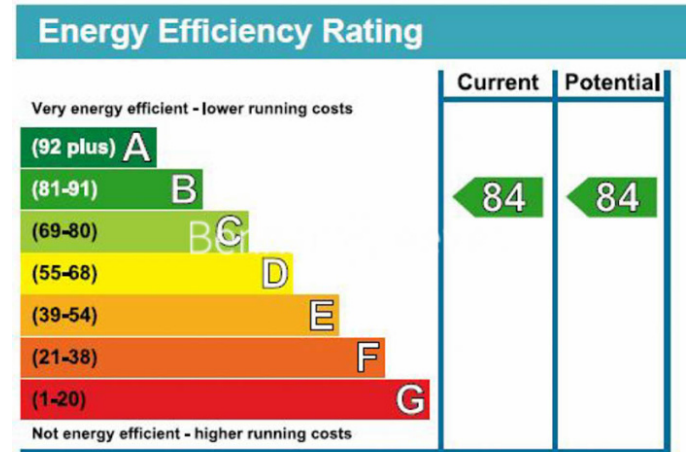

London branches open six days a week Mon - Sat

Canary Wharf | City | Colindale | Dartmouth Park | Ealing | Fulham
Hammersmith | Hampstead | Highgate | Hyde Park | Kensington | Kew
Knightsbridge | Nine Elms | Shoreditch | Southall | Surrey Quays
Wapping | Wembley | White City | Woolwich

International offices

China | Hong Kong SAR | India | Indonesia | Qatar | Malaysia | Middle East |
Singapore | South Africa | Thailand | Turkey

Benham & Reeves