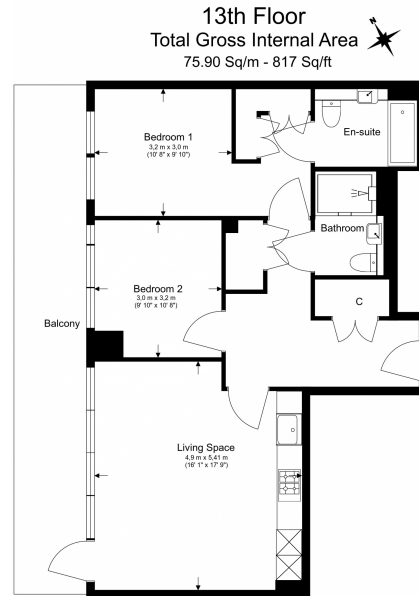

Merino Gardens, Wapping, E1W

£900 per week, £3,900 per month + fees

www.benhams.com

Score	Energy rating	Current	Potential
92+	A		
81-91	B	84 B	84 B
69-80	C		
55-68	D		
39-54	E		
21-38	F		
1-20	G		

London branches open six days a week Mon - Sat

Canary Wharf | City | Colindale | Dartmouth Park | Ealing | Fulham
Hammersmith | Hampstead | Highgate | Hyde Park | Kensington | Kew
Knightsbridge | Nine Elms | Shoreditch | Southall | Surrey Quays
Wapping | Wembley | White City | Woolwich

International offices

China | Hong Kong SAR | India | Indonesia | Qatar | Malaysia | Middle East |
Singapore | South Africa | Thailand | Turkey