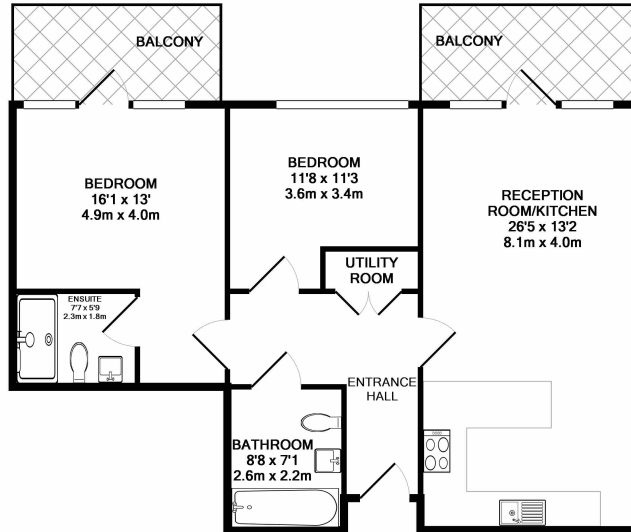

Vaughan Way, Wapping, E1W

£1,000 per week, £4,333 per month + fees

www.benhams.com

TOTAL APPROX. FLOOR AREA 852 SQ.FT. (79.2 SQ.M.)