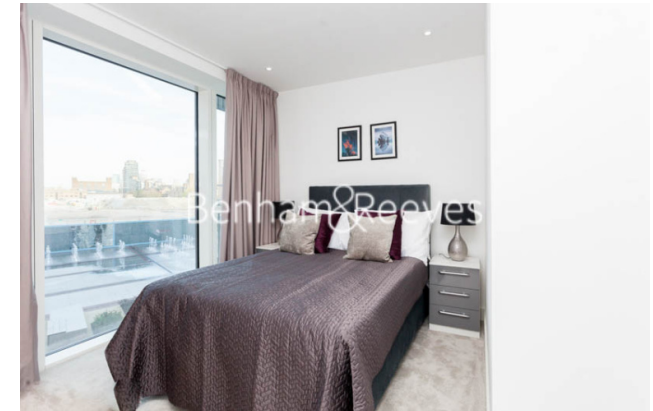

2 Bedrooms   2 Bathrooms   Furnished

Luxury apartment situated in a prestigious desirable development with exclusive resident facilities in Wapping ,within walking distance of The City and close to Tower Hill Underground Station and Tower Gateway DLR

Please [click here](#) for full detail

Property features

Luxury 2 Bedroom, 2 Bathroom Apartment | Open Plan Reception With Balcony | Fitted Kitchen With Integrated Siemens Appliances & Breakfas | 2 Well Equipped Double Bedrooms | Bespoke Bathroom & En-Suite Shower Wet Room | EPC-B | Wood Floors To Living Areas & Full Length Windows Throughout | Comfort Cooling & Heating To Reception & Bedrooms,Underfloor | 24hr Concierge, Residents Lounge, Pool, Jacuzzi, Steam Room | Close To The City & Easy Reach Of Canary Wharf & The West

For more information about this property,
please call our Wapping branch on

020 7680 8900

Redress & Client Money Protection :

Benham and Reeves are members of The Property Ombudsman redress scheme and have Client Money protection with ARLA Propertymark. You can find more information on our website at <https://www.benhams.com/membership/>

Benham & Reeves