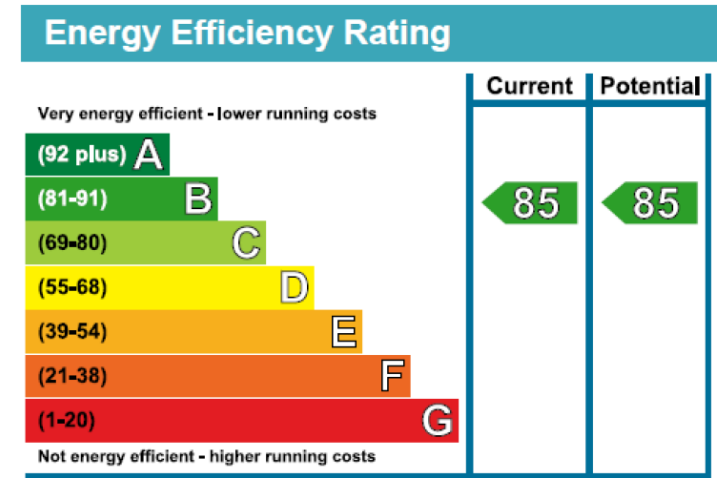

London branches open six days a week Mon - Sat

Canary Wharf | City | Colindale | Dartmouth Park | Ealing | Fulham
Hammersmith | Hampstead | Highgate | Hyde Park | Kensington | Kew
Knightsbridge | Nine Elms | Shoreditch | Southall | Surrey Quays
Wapping | Wembley | White City | Woolwich

International offices

China | Hong Kong SAR | India | Indonesia | Qatar | Malaysia | Middle East |
Singapore | South Africa | Thailand | Turkey