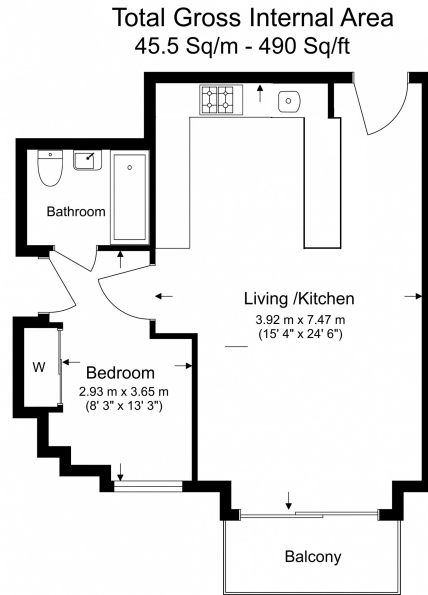

Gillender Street, Canary Wharf, E3

£450 per week, £1,950 per month + fees

www.benhams.com

Benham & Reeves

Score	Energy rating	Current	Potential
92+	A		
81-91	B	85 B	85 B
69-80	C		
55-68	D		
39-54	E		
21-38	F		
1-20	G		

London branches open six days a week Mon - Sat

Canary Wharf | City | Colindale | Dartmouth Park | Ealing | Fulham
Hammersmith | Hampstead | Highgate | Hyde Park | Kensington | Kew
Knightsbridge | Nine Elms | Shoreditch | Southall | Surrey Quays
Wapping | Wembley | White City | Woolwich

International offices

China | Hong Kong SAR | India | Indonesia | Qatar | Malaysia | Middle East |
Singapore | South Africa | Thailand | Turkey