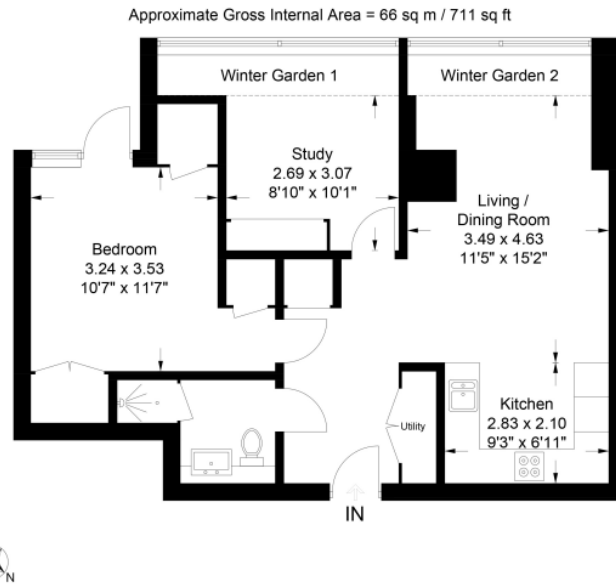

Carrara Tower, Bollinder Place, EC1V

£969 per week, £4,200 per month + fees

www.benhams.com