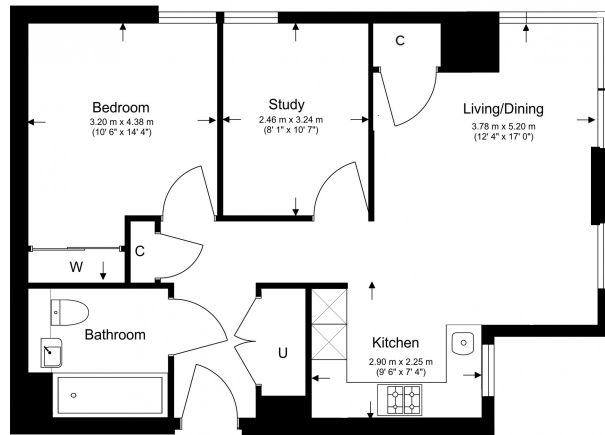

Valencia Tower, Bollinder Place, EC1V

£900 per week, £3,900 per month + fees

www.benhams.com

30th Floor
Total Gross Internal Area
62 Sq/m - 667 Sq/ft