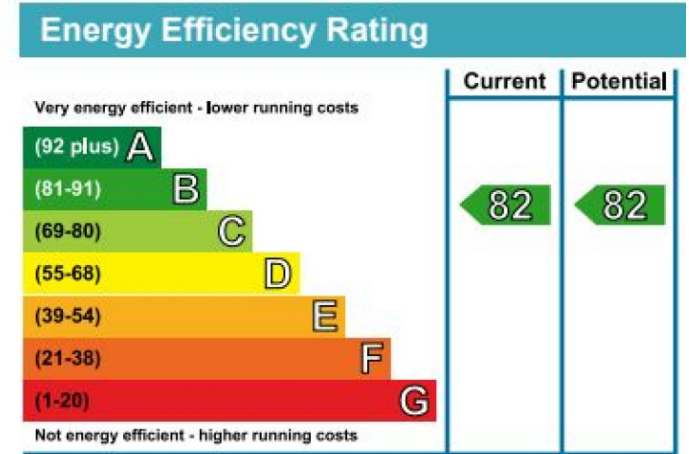

London branches open six days a week Mon - Sat

Canary Wharf | City | Colindale | Dartmouth Park | Ealing | Fulham
Hammersmith | Hampstead | Highgate | Hyde Park | Kensington | Kew
Knightsbridge | Nine Elms | Shoreditch | Southall | Surrey Quays
Wapping | Wembley | White City | Woolwich

International offices

China | Hong Kong SAR | India | Indonesia | Qatar | Malaysia | Middle East |
Singapore | South Africa | Thailand | Turkey