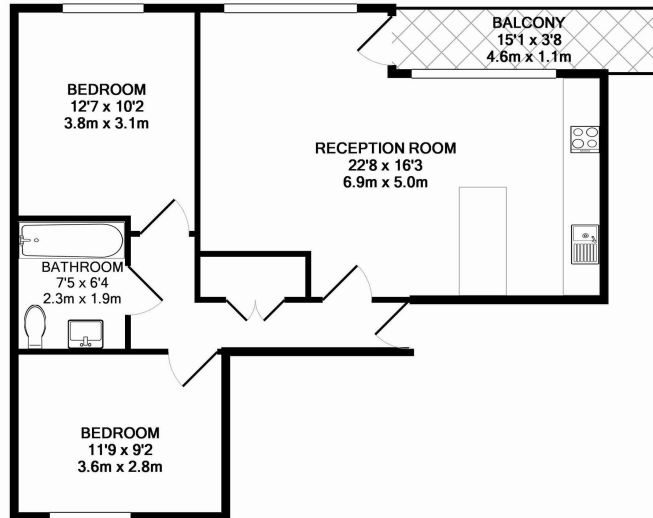

Westland Place, Hoxton, N1

£650 per week, £2,817 per month + fees

www.benhams.com

2ND FLOOR

TOTAL APPROX. FLOOR AREA 662 SQ.FT. (61.5 SQ.M.)