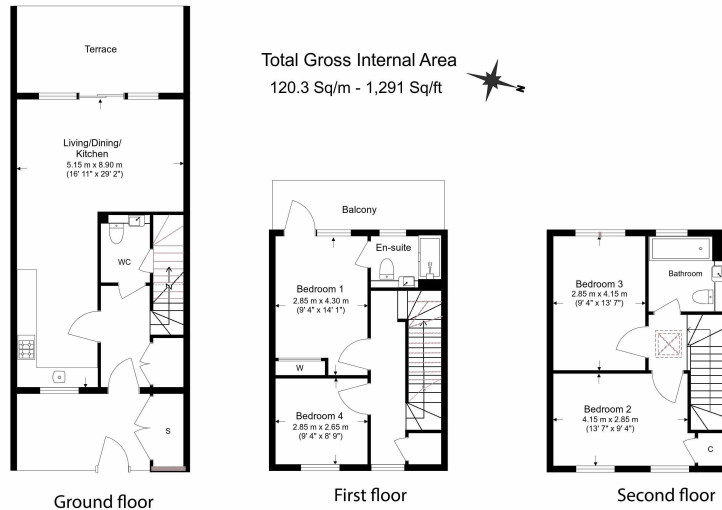

Cowan Gardens, Highgate, N15

£796 per week, £3,450 per month + fees

www.benhams.com

Score	Energy rating	Current	Potential
92+	A		
81-91	B	82 B	89 B
69-80	C		
55-68	D		
39-54	E		
21-38	F		
1-20	G		

Benham & Reeves

London branches open six days a week Mon - Sat

Canary Wharf | City | Colindale | Dartmouth Park | Ealing | Fulham
Hammersmith | Hampstead | Highgate | Hyde Park | Kensington | Kew
Knightsbridge | Nine Elms | Shoreditch | Southall | Surrey Quays
Wapping | Wembley | White City | Woolwich

International offices

China | Hong Kong SAR | India | Indonesia | Qatar | Malaysia | Middle East |
Singapore | South Africa | Thailand | Turkey

Benham & Reeves