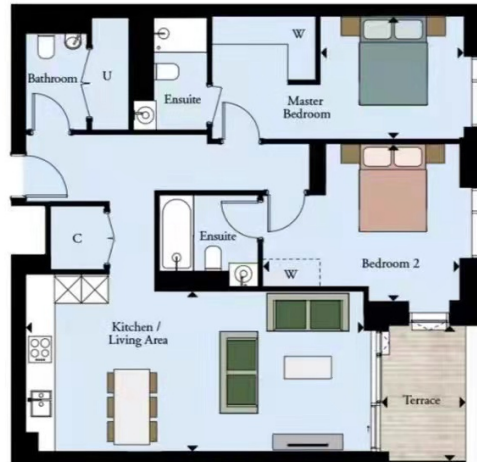

Please [click here](#) for full detail

Property features

Two bedrooms, each with en-suite bathroom | Private balcony | Floor-to-ceiling windows throughout | 24-hour concierge service | Access to swimming pool and gym | EPC- B | Furnished | Close to amenities | Moments from Manor House Underground (Piccadilly Line)

Dimensions *MFT*

Kitchen / Living Area	7.5m x 3.5m
Master Bedroom	3.2m x 2.7m
Bedroom 2	4.4m x 3.5m
Apartment Area	87.5 m ²
Terrace	3.0m x 1.7m
External Area	5.1 m ²
Total Area	92.6 m ²

Plan
Interiors
Material Options
Views
Show Apartment 24.04
Specification
Swimming Pool & Gymnasium