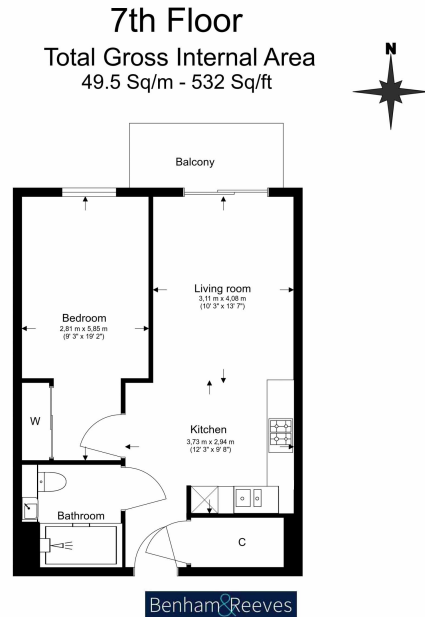

Draper House, Aerodrome Road, NW9

£504 per week, £2,185 per month + fees

www.benhams.com