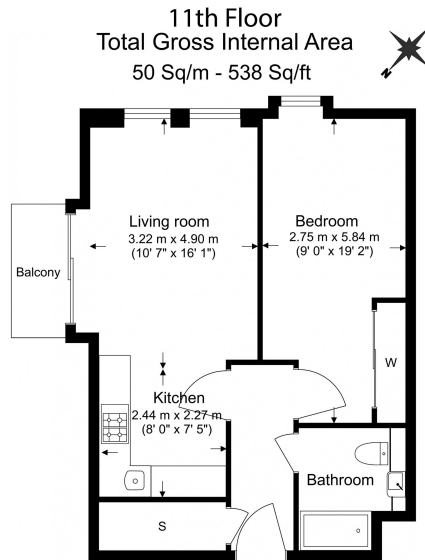

Duxford Tower, East Drive, NW9

£516 per week, £2,236 per month + fees

www.benhams.com

Benham & Reeves

Score	Energy rating	Current	Potential
92+	A		
81-91	B	84 B	84 B
69-80	C		
55-68	D		
39-54	E		
21-38	F		
1-20	G		

London branches open six days a week Mon - Sat

Canary Wharf | City | Colindale | Dartmouth Park | Ealing | Fulham
Hammersmith | Hampstead | Highgate | Hyde Park | Kensington | Kew
Knightsbridge | Nine Elms | Shoreditch | Southall | Surrey Quays
Wapping | Wembley | White City | Woolwich

International offices

China | Hong Kong SAR | India | Indonesia | Qatar | Malaysia | Middle East |
Singapore | South Africa | Thailand | Turkey

Benham & Reeves