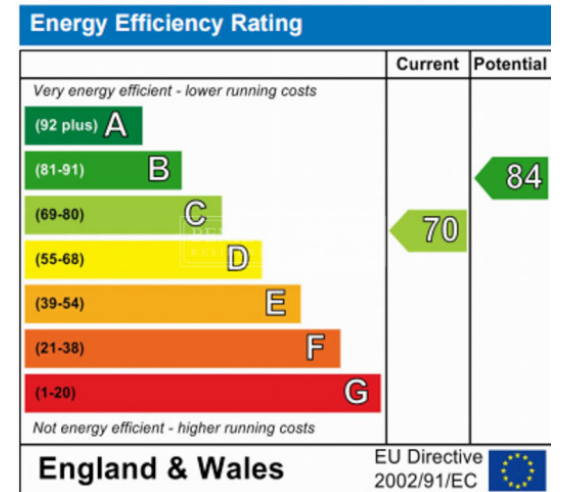

TOTAL APPROX. FLOOR AREA 717 SQ.FT. (66.6 SQ.M.)

based on fuel costs and environmental impact based on