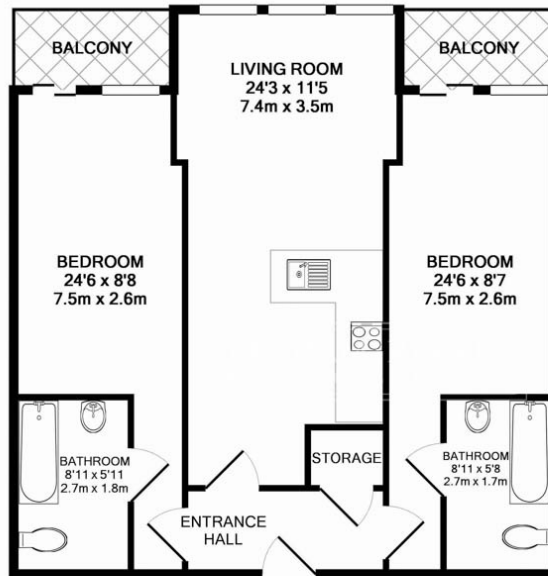

Boulevard Drive, Colindale, NW9

£508 per week, £2,200 per month + fees

www.benhams.com