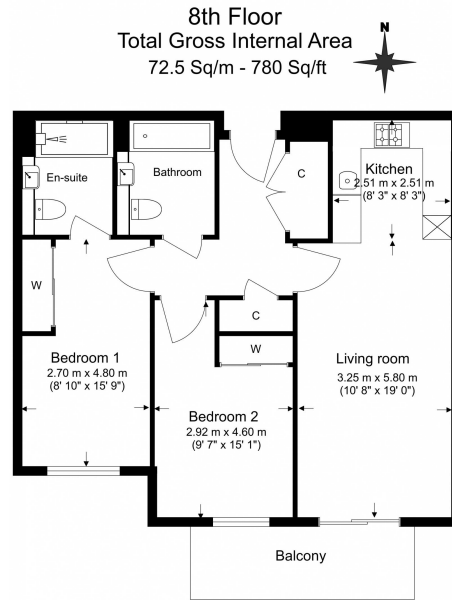

Draper House, Aerodrome Road, NW9

£624 per week, £2,704 per month + fees

www.benhams.com

BenhamReeves

Score	Energy rating	Current	Potential
92+	A		
81-91	B	83 B	83 B
69-80	C		
55-68	D		
39-54	E		
21-38	F		
1-20	G		

London branches open six days a week Mon - Sat

Canary Wharf | City | Colindale | Dartmouth Park | Ealing | Fulham
Hammersmith | Hampstead | Highgate | Hyde Park | Kensington | Kew
Knightsbridge | Nine Elms | Shoreditch | Southall | Surrey Quays
Wapping | Wembley | White City | Woolwich

International offices

China | Hong Kong SAR | India | Indonesia | Qatar | Malaysia | Middle East |
Singapore | South Africa | Thailand | Turkey

BenhamReeves