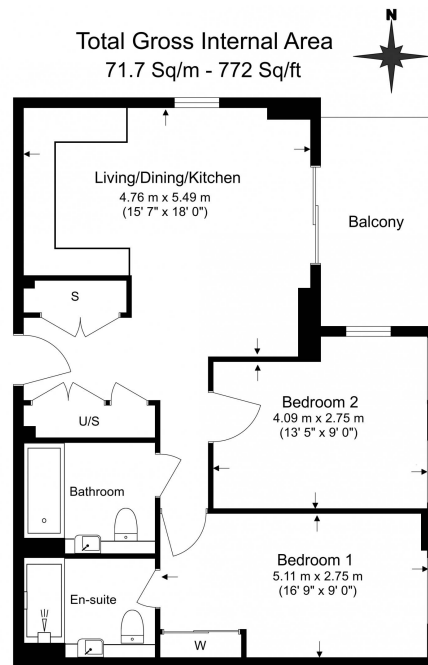

Juniper Gardens, Oval, SE11

£946 per week, £4,100 per month + fees

www.benhams.com

Benham & Reeves

Energy Efficiency Rating		
	Current	Potential
<i>Very energy efficient - lower running costs</i>		
(92-100) A		
(81-91) B	83	83
(69-80) C		
(55-68) D		
(39-54) E		
(21-38) F		
(1-20) G		
<i>Not energy efficient - higher running costs</i>		
England & Wales	EU Directive 2002/91/EC	

London branches open six days a week Mon - Sat

Canary Wharf | City | Colindale | Dartmouth Park | Ealing | Fulham
Hammersmith | Hampstead | Highgate | Hyde Park | Kensington | Kew
Knightsbridge | Nine Elms | Shoreditch | Southall | Surrey Quays
Wapping | Wembley | White City | Woolwich

International offices

China | Hong Kong SAR | India | Indonesia | Qatar | Malaysia | Middle East |
Singapore | South Africa | Thailand | Turkey