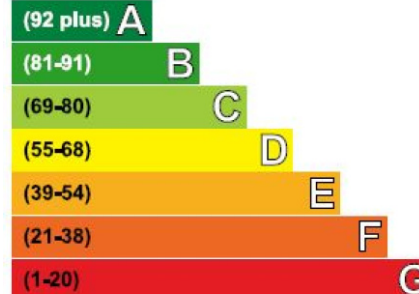

Energy Efficiency Rating

Very energy efficient - lower running costs

	Current	Potential
Very energy efficient - lower running costs		
(92 plus) A		
(81-91) B	83	83
(69-80) C		
(55-68) D		
(39-54) E		
(21-38) F		
(1-20) G		
Not energy efficient - higher running costs		

London branches open six days a week Mon - Sat

Canary Wharf | City | Colindale | Dartmouth Park | Ealing | Fulham
Hammersmith | Hampstead | Highgate | Hyde Park | Kensington | Kew
Knightsbridge | Nine Elms | Shoreditch | Southall | Surrey Quays
Wapping | Wembley | White City | Woolwich

International offices

China | Hong Kong SAR | India | Indonesia | Qatar | Malaysia | Middle East |
Singapore | South Africa | Thailand | Turkey