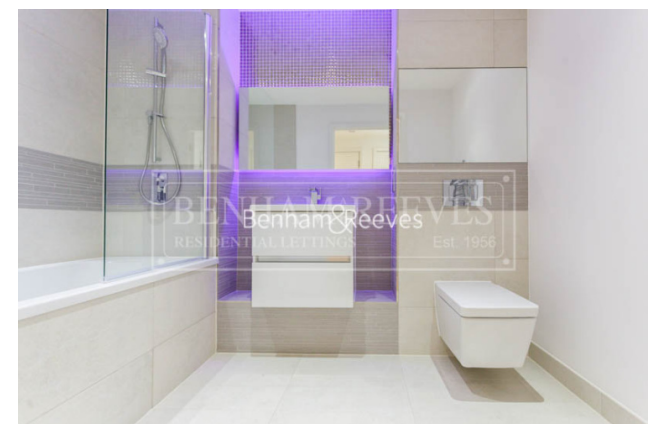

1 Bedroom   1 Bathroom   Furnished

Bright and spacious fully furnished ground floor apartment situated within one of the most sought-after Riverside developments with easy access to The City and Canary Wharf via Surrey Quays Overground and Canada Water (Jubilee line) station and the Thames Clippers riverboats.

Please [click here](#) for full detail

Property features

One Double Bedroom | Fully Furnished | 24hr Concierge | Large Bathroom | Bright and Spacious Reception | EPC-B | Onsite Amenities | Residents Gym | Surrey Quays & Canada Water Station Thames clipper Riverboat

For more information about this property,
please call our Wapping branch on

020 7680 8900

Redress & Client Money Protection :

Benham and Reeves are members of The Property Ombudsman redress scheme and have Client Money protection with ARLA Propertymark. You can find more information on our website at <https://www.benhams.com/membership/>

Benham & Reeves