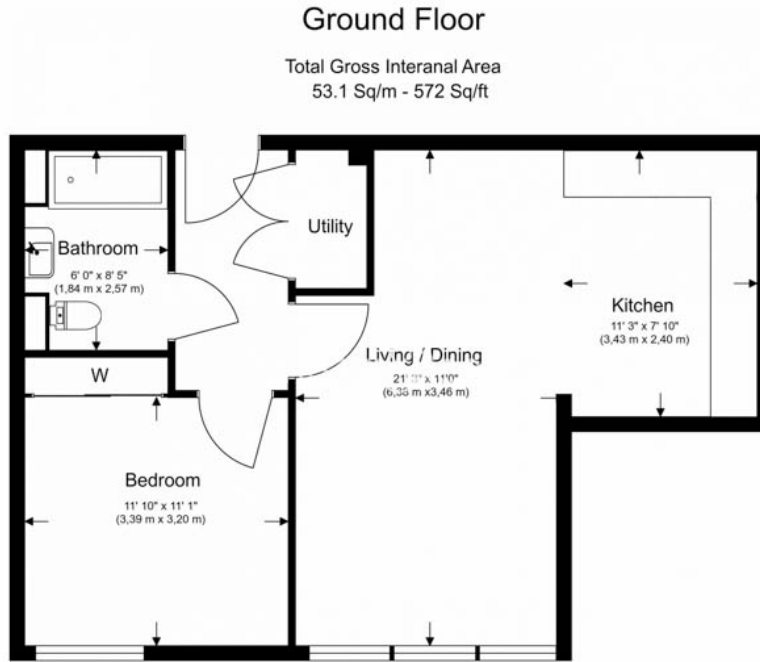

Ashton Reach, Surrey Quays, SE16

£416 per week, £1,803 per month + fees

www.benhams.com