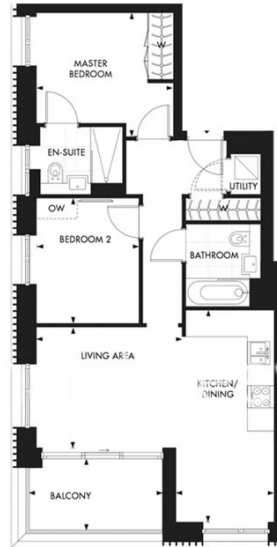

Chartwell House, Battersea, SW11

£877 per week, £3,800 per month + fees

www.benhams.com

Total Area	70.37 sqm	758 sqft
Living Area	3900 mm x 3220 mm	12'10" x 10'7"
Kitchen/Dining	5675 mm x 2613 mm	18'7" x 8'7"
Master Bedroom	3670 mm x 3310 mm	12'0" x 10'10"
Bedroom 2	3350 mm x 2750 mm	11'0" x 9'0"
Balcony	3625 mm x 1960 mm	11'11" x 6'5"