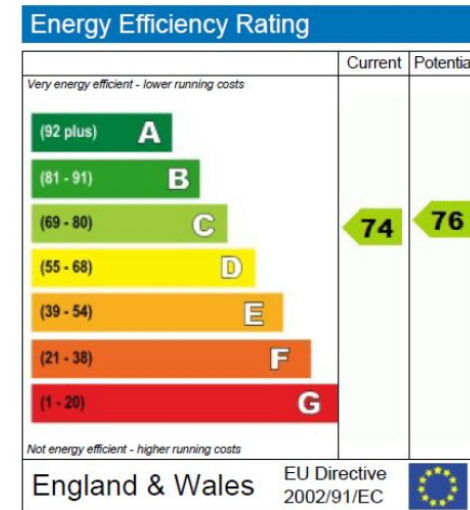

London branches open six days a week Mon - Sat

Canary Wharf | City | Colindale | Dartmouth Park | Ealing | Fulham
Hammersmith | Hampstead | Highgate | Hyde Park | Kensington | Kew
Knightsbridge | Nine Elms | Shoreditch | Southall | Surrey Quays
Wapping | Wembley | White City | Woolwich

International offices

China | Hong Kong SAR | India | Indonesia | Qatar | Malaysia | Middle East |
Singapore | South Africa | Thailand | Turkey