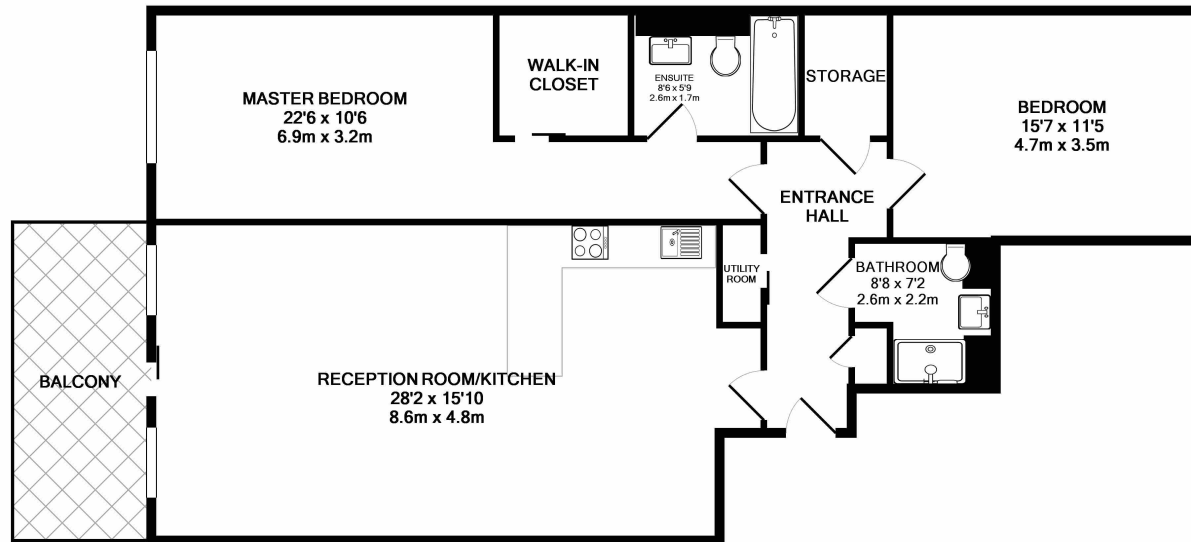

Hawker Building, Battersea, SW11

£877 per week, £3,800 per month + fees

www.benhams.com

TOTAL APPROX. FLOOR AREA 1117 SQ.FT. (103.8 SQ.M.)