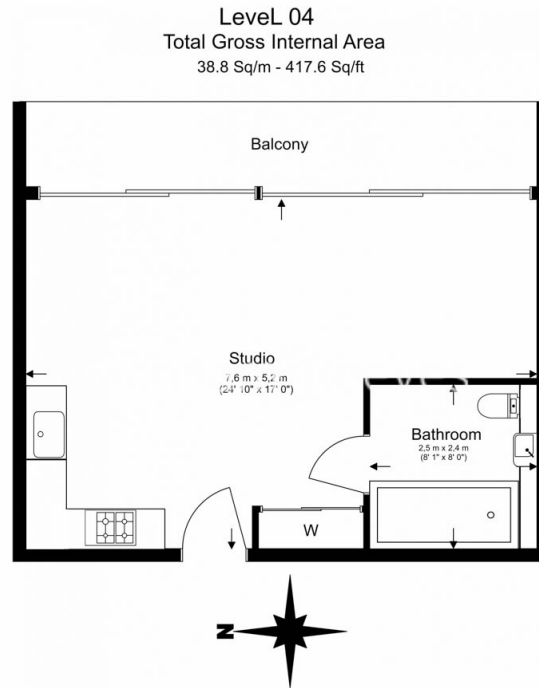

Faraday House, Battersea, SW11

£620 per week, £2,687 per month + fees

www.benhams.com