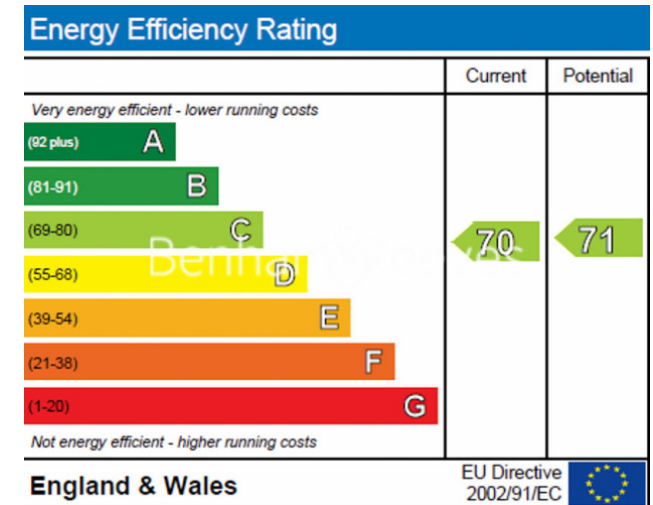

Mitre House, King's Road, SW3

£795 per week, £3,445 per month + fees

www.benhams.com

London branches open six days a week Mon - Sat

Canary Wharf | City | Colindale | Dartmouth Park | Ealing | Fulham
Hammersmith | Hampstead | Highgate | Hyde Park | Kensington | Kew
Knightsbridge | Nine Elms | Shoreditch | Southall | Surrey Quays
Wapping | Wembley | White City | Woolwich

International offices

China | Hong Kong SAR | India | Indonesia | Qatar | Malaysia | Middle East |
Singapore | South Africa | Thailand | Turkey

Benham & Reeves