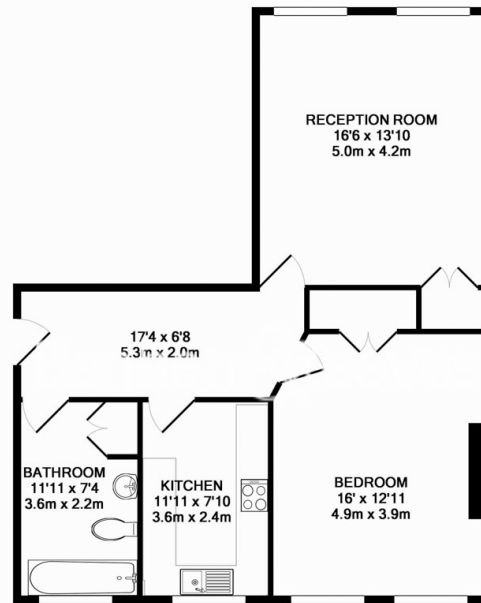

Mitre House, King's Road, SW3

£795 per week, £3,445 per month + fees

www.benhams.com

London branches open six days a week Mon - Sat

Canary Wharf | City | Colindale | Dartmouth Park | Ealing | Fulham
Hammersmith | Hampstead | Highgate | Hyde Park | Kensington | Kew
Knightsbridge | Nine Elms | Shoreditch | Southall | Surrey Quays
Wapping | Wembley | White City | Woolwich

International offices

China | Hong Kong SAR | India | Indonesia | Qatar | Malaysia | Middle East |
Singapore | South Africa | Thailand | Turkey

Benham & Reeves