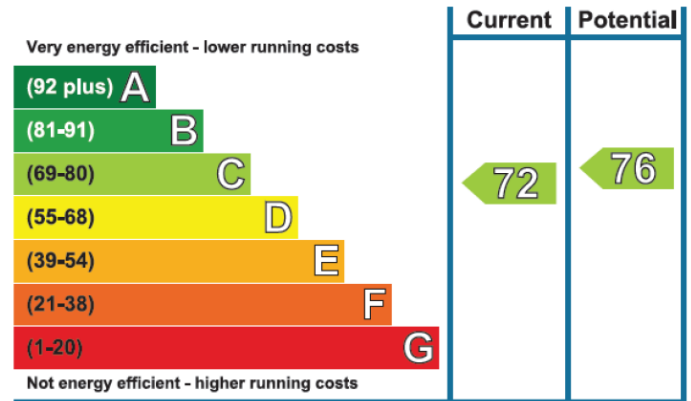

Energy Efficiency Rating

London branches open six days a week Mon - Sat

Canary Wharf | City | Colindale | Dartmouth Park | Ealing | Fulham
Hammersmith | Hampstead | Highgate | Hyde Park | Kensington | Kew
Knightsbridge | Nine Elms | Shoreditch | Southall | Surrey Quays
Wapping | Wembley | White City | Woolwich

International offices

China | Hong Kong SAR | India | Indonesia | Qatar | Malaysia | Middle East |
Singapore | South Africa | Thailand | Turkey