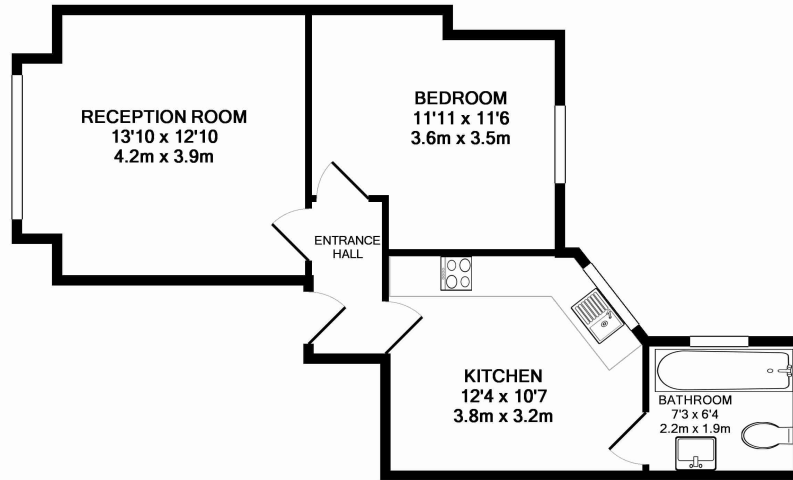

## Property features

**1 Bedroom | 1 Bathroom | Reception | Furnished | Eat-In Kitchen | EPC-C | 484 sq ft | Porter | Residents Courtyard | South Kensington & Sloane Square Stations**

For more information about this property,  
please call our Knightsbridge branch on

# The Marlborough, Walton Street, SW3

£750 per week, £3,250 per month + fees

www.benhams.com

00273-42M.WS.SW3 - 2ND FLOOR  
TOTAL APPROX. FLOOR AREA 487 SQ.FT. (45.2 SQ.M.)

Whilst every attempt has been made to ensure the accuracy of the floor plan contained here, measurements of doors, windows, rooms and any other items are approximate and no responsibility is taken for any error, omission, or mis-statement. This plan is for illustrative purposes only and should be used as such by any prospective purchaser. The services, systems and appliances shown have not been tested and no guarantee as to their operability or efficiency can be given  
Made with Metropix ©2015