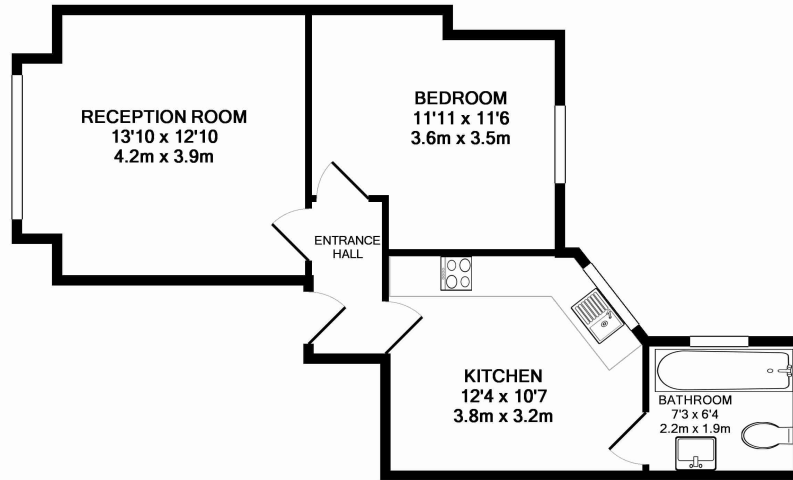

The Marlborough, Walton Street, SW3

£750 per week, £3,250 per month + fees

www.benhams.com

00273-42M.WS.SW3 - 2ND FLOOR
TOTAL APPROX. FLOOR AREA 487 SQ.FT. (45.2 SQ.M.)

Whilst every attempt has been made to ensure the accuracy of the floor plan contained here, measurements of doors, windows, rooms and any other items are approximate and no responsibility is taken for any error, omission, or mis-statement. This plan is for illustrative purposes only and should be used as such by any prospective purchaser. The services, systems and appliances shown have not been tested and no guarantee as to their operability or efficiency can be given
Made with Metropix ©2015