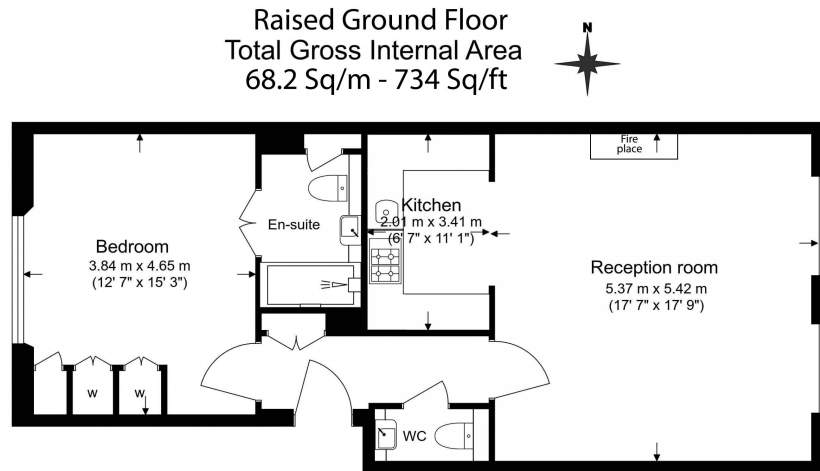

Queens Gate, Kensington, SW7

£1,140 per week, £4,940 per month + fees

www.benhams.com