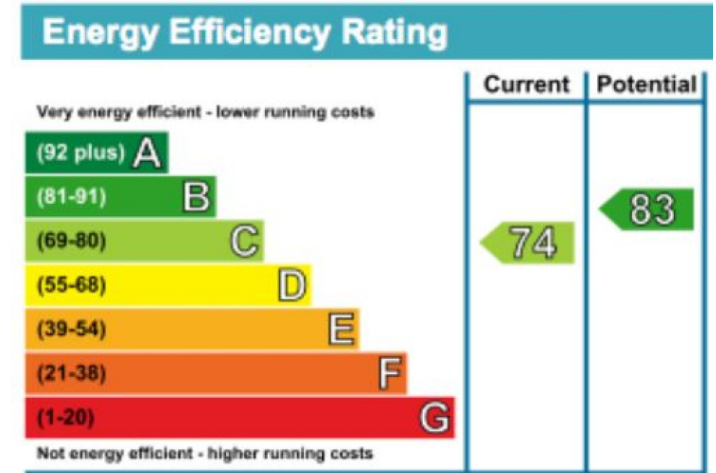

Kingston House South, Knightsbridge, SW7

£2,395 per week, £10,378 per month + fees

www.benhams.com

London branches open six days a week Mon - Sat

Canary Wharf | City | Colindale | Dartmouth Park | Ealing | Fulham
Hammersmith | Hampstead | Highgate | Hyde Park | Kensington | Kew
Knightsbridge | Nine Elms | Shoreditch | Southall | Surrey Quays
Wapping | Wembley | White City | Woolwich

International offices

China | Hong Kong SAR | India | Indonesia | Qatar | Malaysia | Middle East |
Singapore | South Africa | Thailand | Turkey