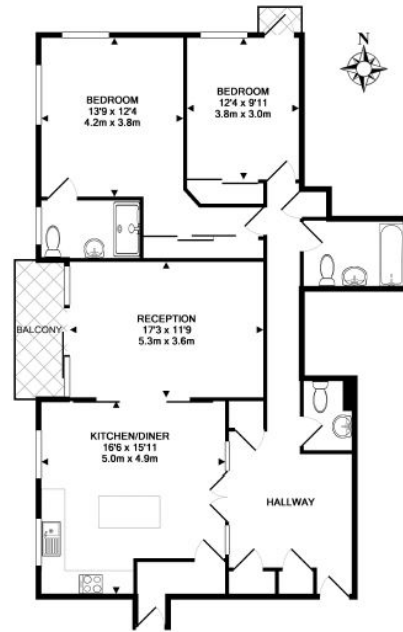

Kingston House South, Knightsbridge, SW7

£2,395 per week, £10,378 per month + fees

www.benhams.com

London branches open six days a week Mon - Sat

Canary Wharf | City | Colindale | Dartmouth Park | Ealing | Fulham
Hammersmith | Hampstead | Highgate | Hyde Park | Kensington | Kew
Knightsbridge | Nine Elms | Shoreditch | Southall | Surrey Quays
Wapping | Wembley | White City | Woolwich

International offices

China | Hong Kong SAR | India | Indonesia | Qatar | Malaysia | Middle East |
Singapore | South Africa | Thailand | Turkey