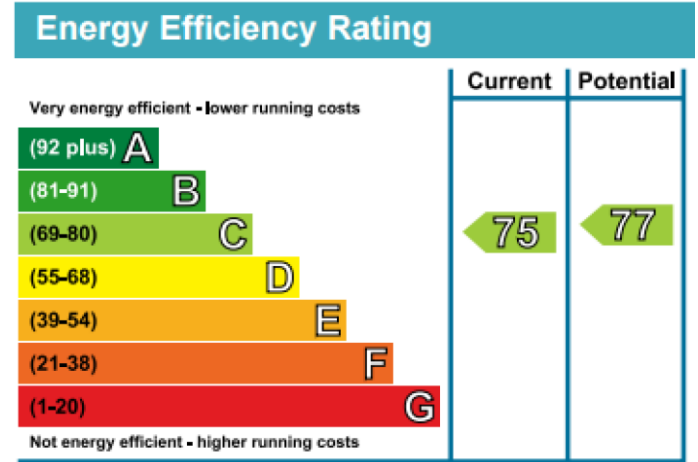

Hyde Park Gate, Kensington, SW7

£2,700 per week, £11,700 per month + fees

www.benhams.com

London branches open six days a week Mon - Sat

Canary Wharf | City | Colindale | Dartmouth Park | Ealing | Fulham
Hammersmith | Hampstead | Highgate | Hyde Park | Kensington | Kew
Knightsbridge | Nine Elms | Shoreditch | Southall | Surrey Quays
Wapping | Wembley | White City | Woolwich

International offices

China | Hong Kong SAR | India | Indonesia | Qatar | Malaysia | Middle East |
Singapore | South Africa | Thailand | Turkey