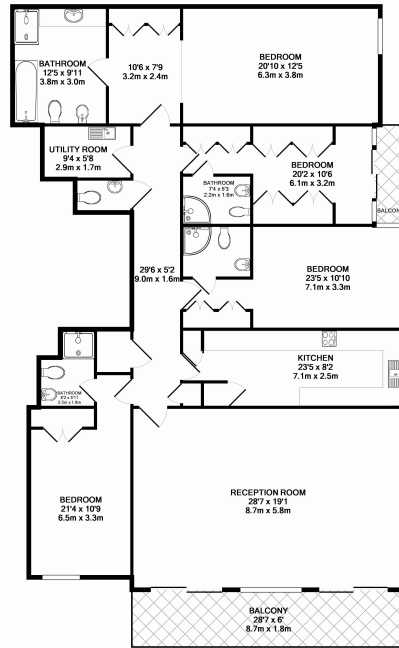

Hyde Park Gate, Kensington, SW7

£2,700 per week, £11,700 per month + fees

www.benhams.com

London branches open six days a week Mon - Sat

Canary Wharf | City | Colindale | Dartmouth Park | Ealing | Fulham
Hammersmith | Hampstead | Highgate | Hyde Park | Kensington | Kew
Knightsbridge | Nine Elms | Shoreditch | Southall | Surrey Quays
Wapping | Wembley | White City | Woolwich

International offices

China | Hong Kong SAR | India | Indonesia | Qatar | Malaysia | Middle East |
Singapore | South Africa | Thailand | Turkey