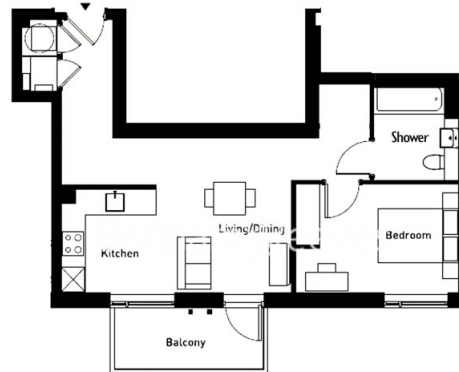

Brent House, Nine Elms, SW8

£660 per week, £2,860 per month + fees

www.benhams.com

4th Floor
Approx gross internal area: 525sq/ft - 48.5sq/m

Living/Dining	3375 x 3900mm	11'0" x 12'9"
Kitchen	2350 x 2625mm	7'8" x 8'7"
Bedroom	4045 x 2740mm	13'3" x 9'0"
Bathroom	2100 x 2400mm	6'10" x 7'10"