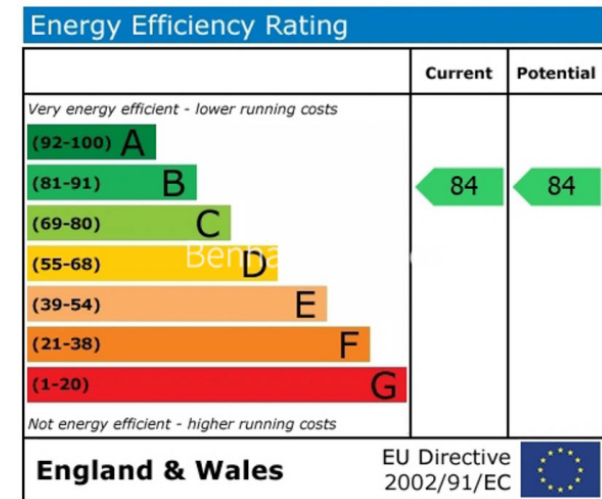

Brent House, Nine Elms, SW8

£660 per week, £2,860 per month + fees

www.benhams.com

4th Floor
Approx gross internal area: 525sq/ft - 48.5sq/m

Living/Dining	3375 x 3900mm	11'0" x 12'9"
Kitchen	2350 x 2625mm	7'8" x 8'7"
Bedroom	4045 x 2740mm	13'3" x 9'0"
Bathroom	2100 x 2400mm	6'10" x 7'10"

London branches open six days a week Mon - Sat

Canary Wharf | City | Colindale | Dartmouth Park | Ealing | Fulham
Hammersmith | Hampstead | Highgate | Hyde Park | Kensington | Kew
Knightsbridge | Nine Elms | Shoreditch | Southall | Surrey Quays
Wapping | Wembley | White City | Woolwich

International offices

China | Hong Kong SAR | India | Indonesia | Qatar | Malaysia | Middle East |
Singapore | South Africa | Thailand | Turkey

Benham & Reeves