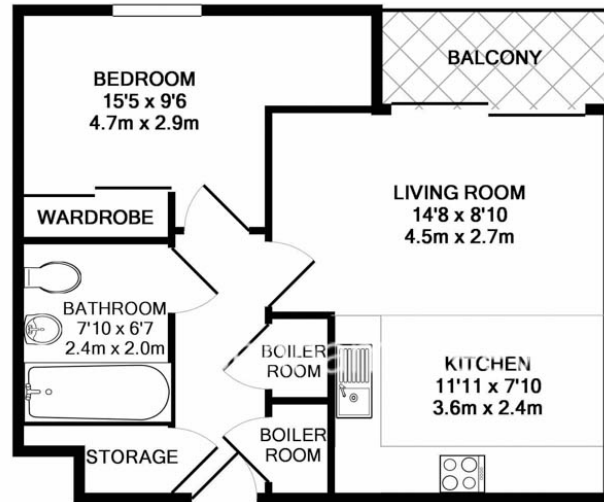

Please [click here](#) for full detail

Property features

One double bedroom | One Bathroom | Balcony | Open planned living | Dishwasher | EPC-C | Concierge | Gym | Residence Lounge | Nearby Nine Elms Tube Station

Benham & Reeves

Collet House, Nine Elms, SW8

£665 per week, £2,882 per month + fees

www.benhams.com

36.CH
TOTAL APPROX. FLOOR AREA 485 SQ.FT. (45.1 SQ.M.)

Whilst every attempt has been made to ensure the accuracy of the floor plan contained here, measurements of doors, windows, rooms and any other items are approximate and no responsibility is taken for any error, omission, or mis-statement. This plan is for illustrative purposes only and should be used as such by any prospective purchaser. The services, systems and appliances shown have not been tested and no guarantee as to their operability or efficiency can be given
Made with Metropix ©2017