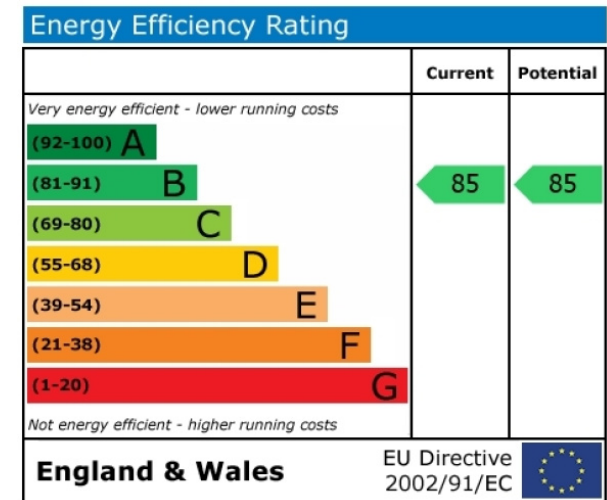

Benham & Reeves

Collet House, Nine Elms, SW8

£665 per week, £2,882 per month + fees

www.benhams.com

36.CH
TOTAL APPROX. FLOOR AREA 485 SQ.FT. (45.1 SQ.M.)

Whilst every attempt has been made to ensure the accuracy of the floor plan contained here, measurements of doors, windows, rooms and any other items are approximate and no responsibility is taken for any error, omission, or mis-statement. This plan is for illustrative purposes only and should be used as such by any prospective purchaser. The services, systems and appliances shown have not been tested and no guarantee as to their operability or efficiency can be given
Made with Metropix ©2017