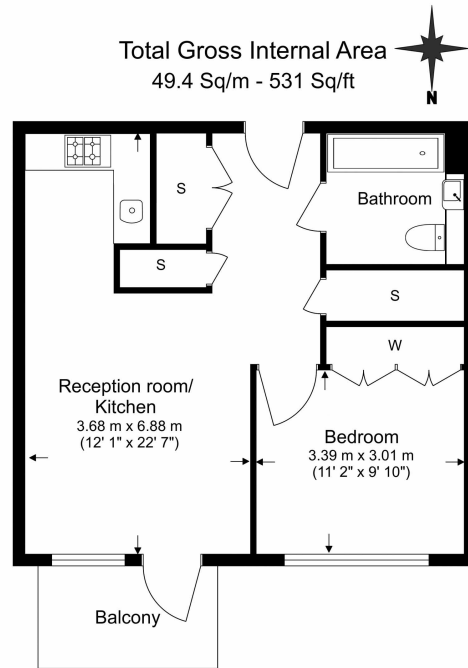

Keybridge Capital, Vauxhall, SW8

£690 per week, £2,990 per month + fees

www.benhams.com

Benham & Reeves

Energy Efficiency Rating		
	Current	Potential
<i>Very energy efficient - lower running costs</i>		
(92-100) A		
(81-91) B	86	86
(69-80) C		
(55-68) D		
(39-54) E		
(21-38) F		
(1-20) G		
<i>Not energy efficient - higher running costs</i>		
England & Wales	EU Directive 2002/91/EC	

London branches open six days a week Mon - Sat

Canary Wharf | City | Colindale | Dartmouth Park | Ealing | Fulham
Hammersmith | Hampstead | Highgate | Hyde Park | Kensington | Kew
Knightsbridge | Nine Elms | Shoreditch | Southall | Surrey Quays
Wapping | Wembley | White City | Woolwich

International offices

China | Hong Kong SAR | India | Indonesia | Qatar | Malaysia | Middle East |
Singapore | South Africa | Thailand | Turkey

Benham & Reeves