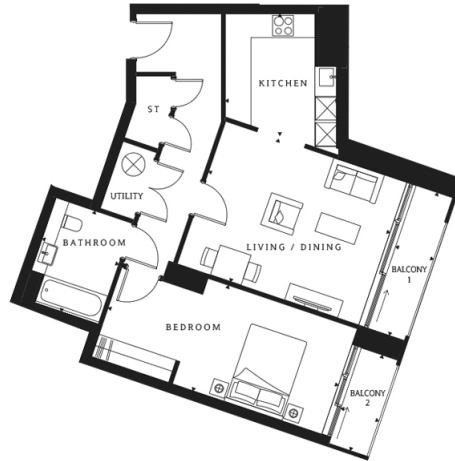

Wandsworth Road, Nine Elms Point, SW8

£681 per week, £2,950 per month + fees

www.benhams.com

Level 3

PLOT 647	
Kitchen	10'2" x 9'5" (3.09m x 2.87m)
Living/Dining	15'11" x 12'6" (4.85m x 3.82m)
Bedroom	20'2" x 9'3" (6.16m x 2.82m)
Bathroom	8'10" x 6'9" (2.70m x 2.05m)
TOTAL AREA	691.6f sq ft (64.25 sq m)