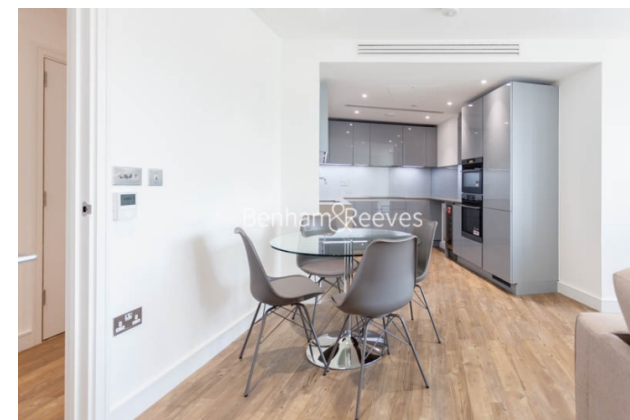

1 Bedroom   1 Bathroom   Furnished

A one double bedroom apartment located in Gladwin Tower at Nine Elms Point

Please [click here](#) for full detail

Property features

One double bedroom | Large open planned living room | Balcony | Air cooling | Dishwasher | EPC-B | 24 hour concierge | Gym | Residence Lounge | Nine Elms tube station

For more information about this property,
please call our Nine Elms branch on

020 3282 3700

Redress & Client Money Protection :

Benham and Reeves are members of The Property Ombudsman redress scheme and have Client Money protection with ARLA Propertymark. You can find more information on our website at <https://www.benhams.com/membership/>

Benham & Reeves