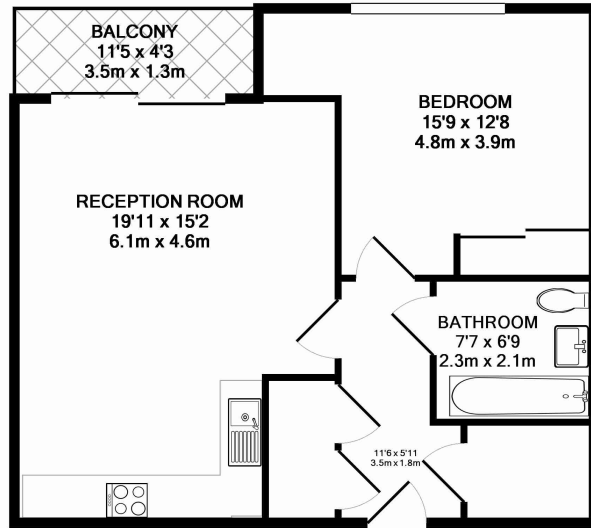

Please [click here](#) for full detail

Property features

One double bedroom | Open planned living | Balcony | Dishwasher | Residence screening room | EPC-C | 24-hour concierge | Gym | Residence lounge | Nine Elms tube station

Benham & Reeves

Wandsworth Road, Nine Elms Point, SW8

£646 per week, £2,800 per month + fees

www.benhams.com

00143-21BH.SW8 - 6TH FLOOR
TOTAL APPROX. FLOOR AREA 608 SQ.FT. (56.5 SQ.M.)

Whilst every attempt has been made to ensure the accuracy of the floor plan contained here, measurements of doors, windows, rooms and any other items are approximate and no responsibility is taken for any error, omission, or mis-statement. This plan is for illustrative purposes only and should be used as such by any prospective purchaser. The services, systems and appliances shown have not been tested and no guarantee as to their operability or efficiency can be given
Made with Metropix ©2016