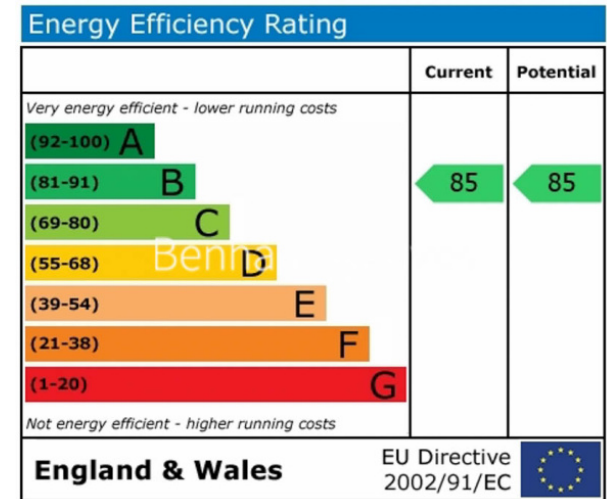

Wandsworth Road, Nine Elms Point, SW8

£646 per week, £2,800 per month + fees

www.benhams.com

00143-21BH.SW8 - 6TH FLOOR
TOTAL APPROX. FLOOR AREA 608 SQ.FT. (56.5 SQ.M.)

Whilst every attempt has been made to ensure the accuracy of the floor plan contained here, measurements of doors, windows, rooms and any other items are approximate and no responsibility is taken for any error, omission, or mis-statement. This plan is for illustrative purposes only and should be used as such by any prospective purchaser. The services, systems and appliances shown have not been tested and no guarantee as to their operability or efficiency can be given
Made with Metropix ©2016

London branches open six days a week Mon - Sat

Canary Wharf | City | Colindale | Dartmouth Park | Ealing | Fulham
Hammersmith | Hampstead | Highgate | Hyde Park | Kensington | Kew
Knightsbridge | Nine Elms | Shoreditch | Southall | Surrey Quays
Wapping | Wembley | White City | Woolwich

International offices

China | Hong Kong SAR | India | Indonesia | Qatar | Malaysia | Middle East |
Singapore | South Africa | Thailand | Turkey

Benham & Reeves