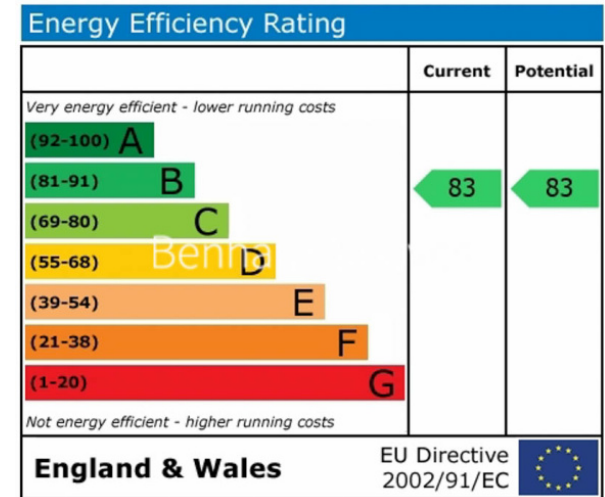

London branches open six days a week Mon - Sat

Canary Wharf | City | Colindale | Dartmouth Park | Ealing | Fulham
Hammersmith | Hampstead | Highgate | Hyde Park | Kensington | Kew
Knightsbridge | Nine Elms | Shoreditch | Southall | Surrey Quays
Wapping | Wembley | White City | Woolwich

International offices

China | Hong Kong SAR | India | Indonesia | Qatar | Malaysia | Middle East |
Singapore | South Africa | Thailand | Turkey

Benham & Reeves