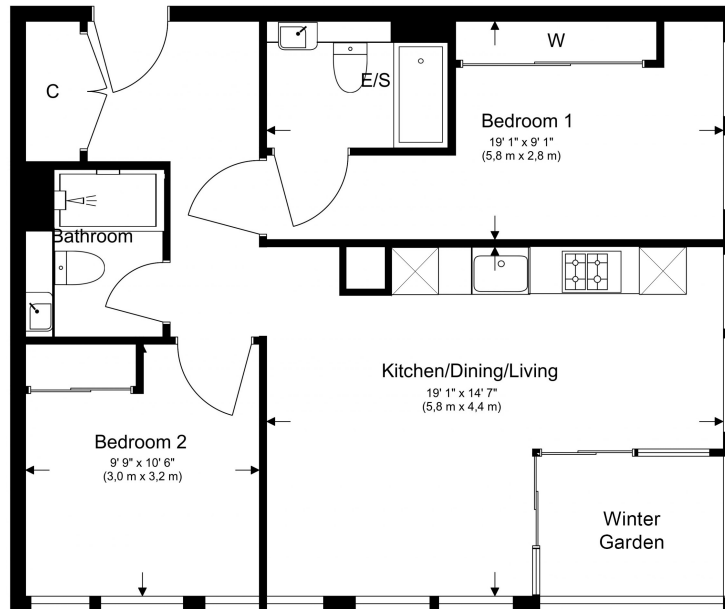

Bondway, Parry St, SW8

£1,096 per week, £4,749 per month + fees

www.benhams.com

Total Gross Internal Area

71.4 Sq/m - 769.5 Sq/ft