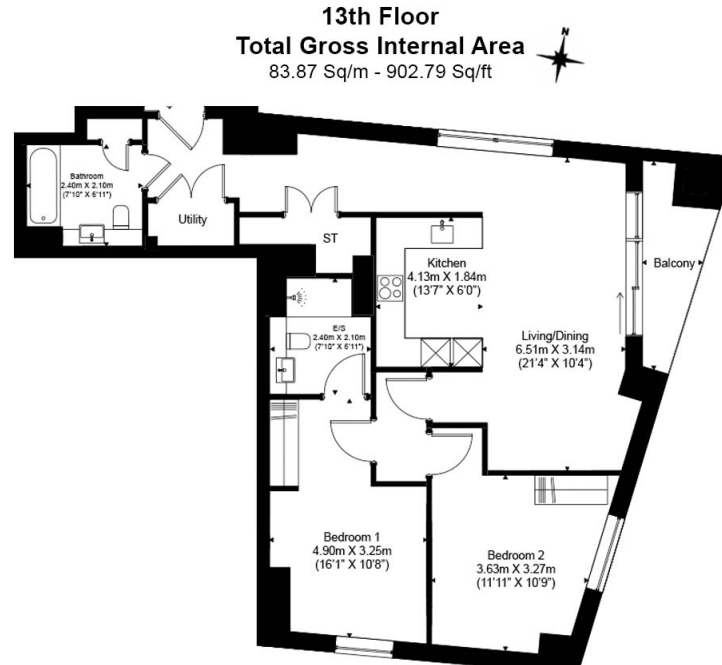

Gladwin Tower, Nine Elms, SW8

£835 per week, £3,618 per month + fees

www.benhams.com