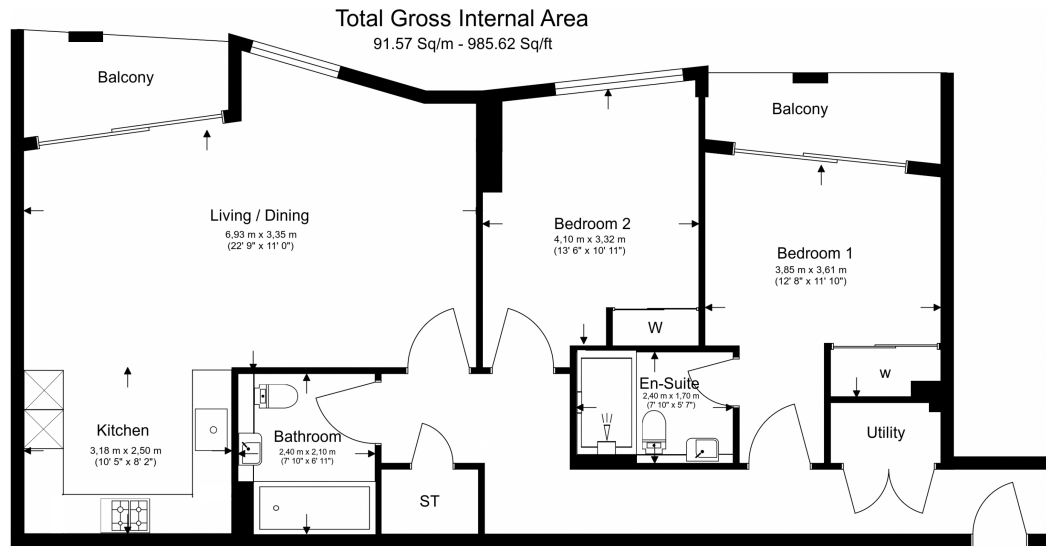

Gladwin Tower, Wandsworth Road, SW8

£895 per week, £3,878 per month + fees

www.benhams.com

Energy Efficiency Rating		
	Current	Potential
<i>Very energy efficient - lower running costs</i>		
(92-100) A		
(81-91) B	85	85
(69-80) C		
(55-68) D		
(39-54) E		
(21-38) F		
(1-20) G		
<i>Not energy efficient - higher running costs</i>		
England & Wales	EU Directive 2002/91/EC	

London branches open six days a week Mon - Sat

Canary Wharf | City | Colindale | Dartmouth Park | Ealing | Fulham
Hammersmith | Hampstead | Highgate | Hyde Park | Kensington | Kew
Knightsbridge | Nine Elms | Shoreditch | Southall | Surrey Quays
Wapping | Wembley | White City | Woolwich

International offices

China | Hong Kong SAR | India | Indonesia | Qatar | Malaysia | Middle East |
Singapore | South Africa | Thailand | Turkey

Benham & Reeves