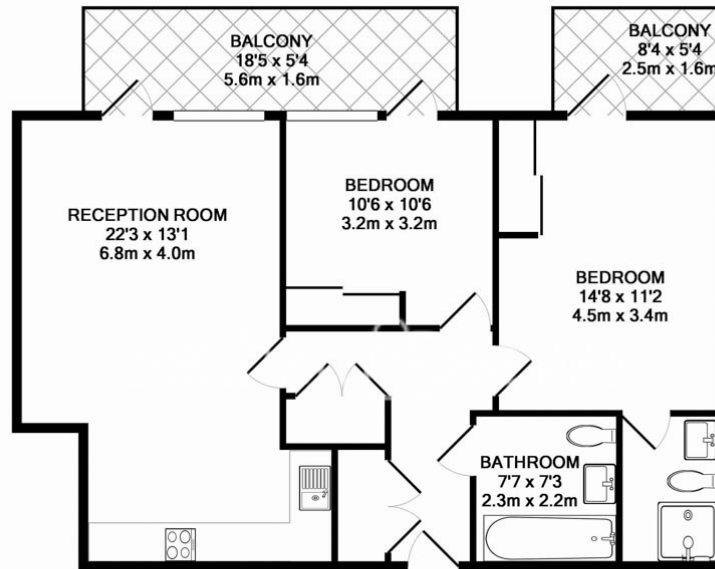

Wandsworth Road, Nine Elms Point, SW8

£900 per week, £3,900 per month + fees

www.benhams.com

BH.SW8 - 5TH FLOOR
TOTAL APPROX. FLOOR AREA 751 SQ.FT. (69.8 SQ.M.)