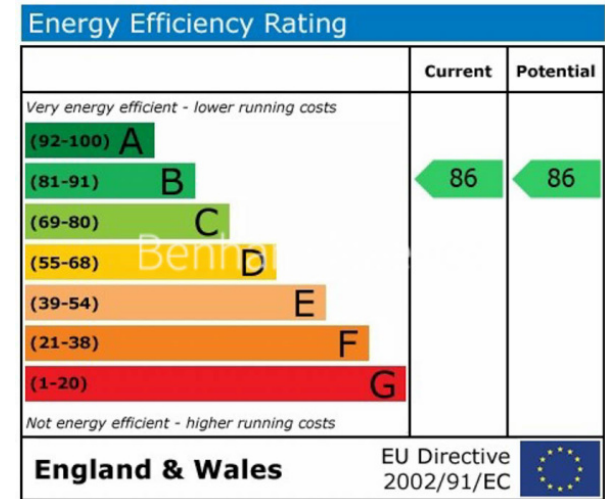

London branches open six days a week Mon - Sat

Canary Wharf | City | Colindale | Dartmouth Park | Ealing | Fulham
Hammersmith | Hampstead | Highgate | Hyde Park | Kensington | Kew
Knightsbridge | Nine Elms | Shoreditch | Southall | Surrey Quays
Wapping | Wembley | White City | Woolwich

International offices

China | Hong Kong SAR | India | Indonesia | Qatar | Malaysia | Middle East |
Singapore | South Africa | Thailand | Turkey