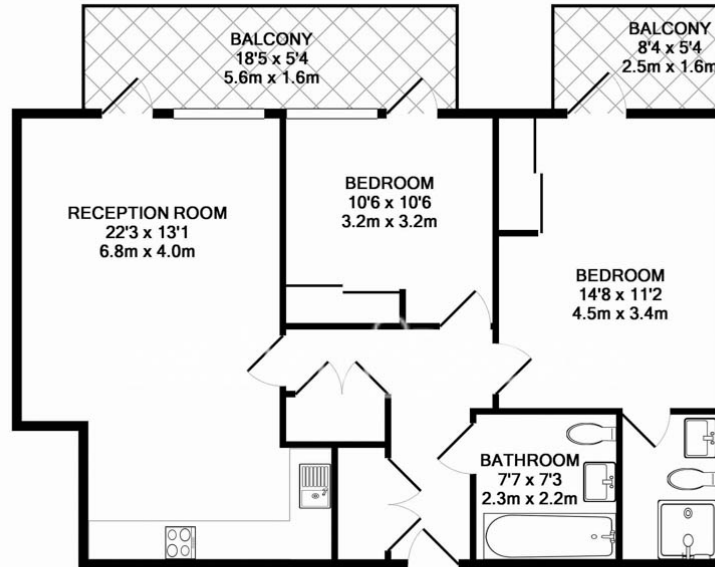

Wandsworth Road, Nine Elms Point, SW8

£900 per week, £3,900 per month + fees

www.benhams.com

BH.SW8 - 5TH FLOOR
TOTAL APPROX. FLOOR AREA 751 SQ.FT. (69.8 SQ.M.)