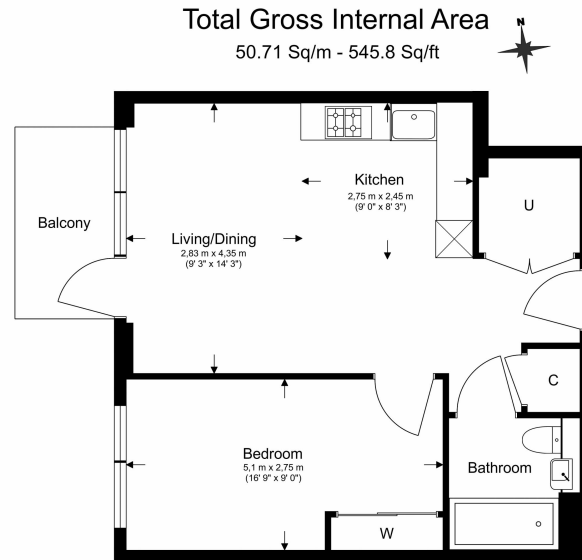

Cedrus Avenue, Southall, UB1

£427 per week, £1,850 per month + fees

www.benhams.com

Benham & Reeves

Score	Energy rating	Current	Potential
92+	A		
81-91	B	84 B	84 B
69-80	C		
55-68	D		
39-54	E		
21-38	F		
1-20	G		

London branches open six days a week Mon - Sat

Canary Wharf | City | Colindale | Dartmouth Park | Ealing | Fulham
Hammersmith | Hampstead | Highgate | Hyde Park | Kensington | Kew
Knightsbridge | Nine Elms | Shoreditch | Southall | Surrey Quays
Wapping | Wembley | White City | Woolwich

International offices

China | Hong Kong SAR | India | Indonesia | Qatar | Malaysia | Middle East |
Singapore | South Africa | Thailand | Turkey